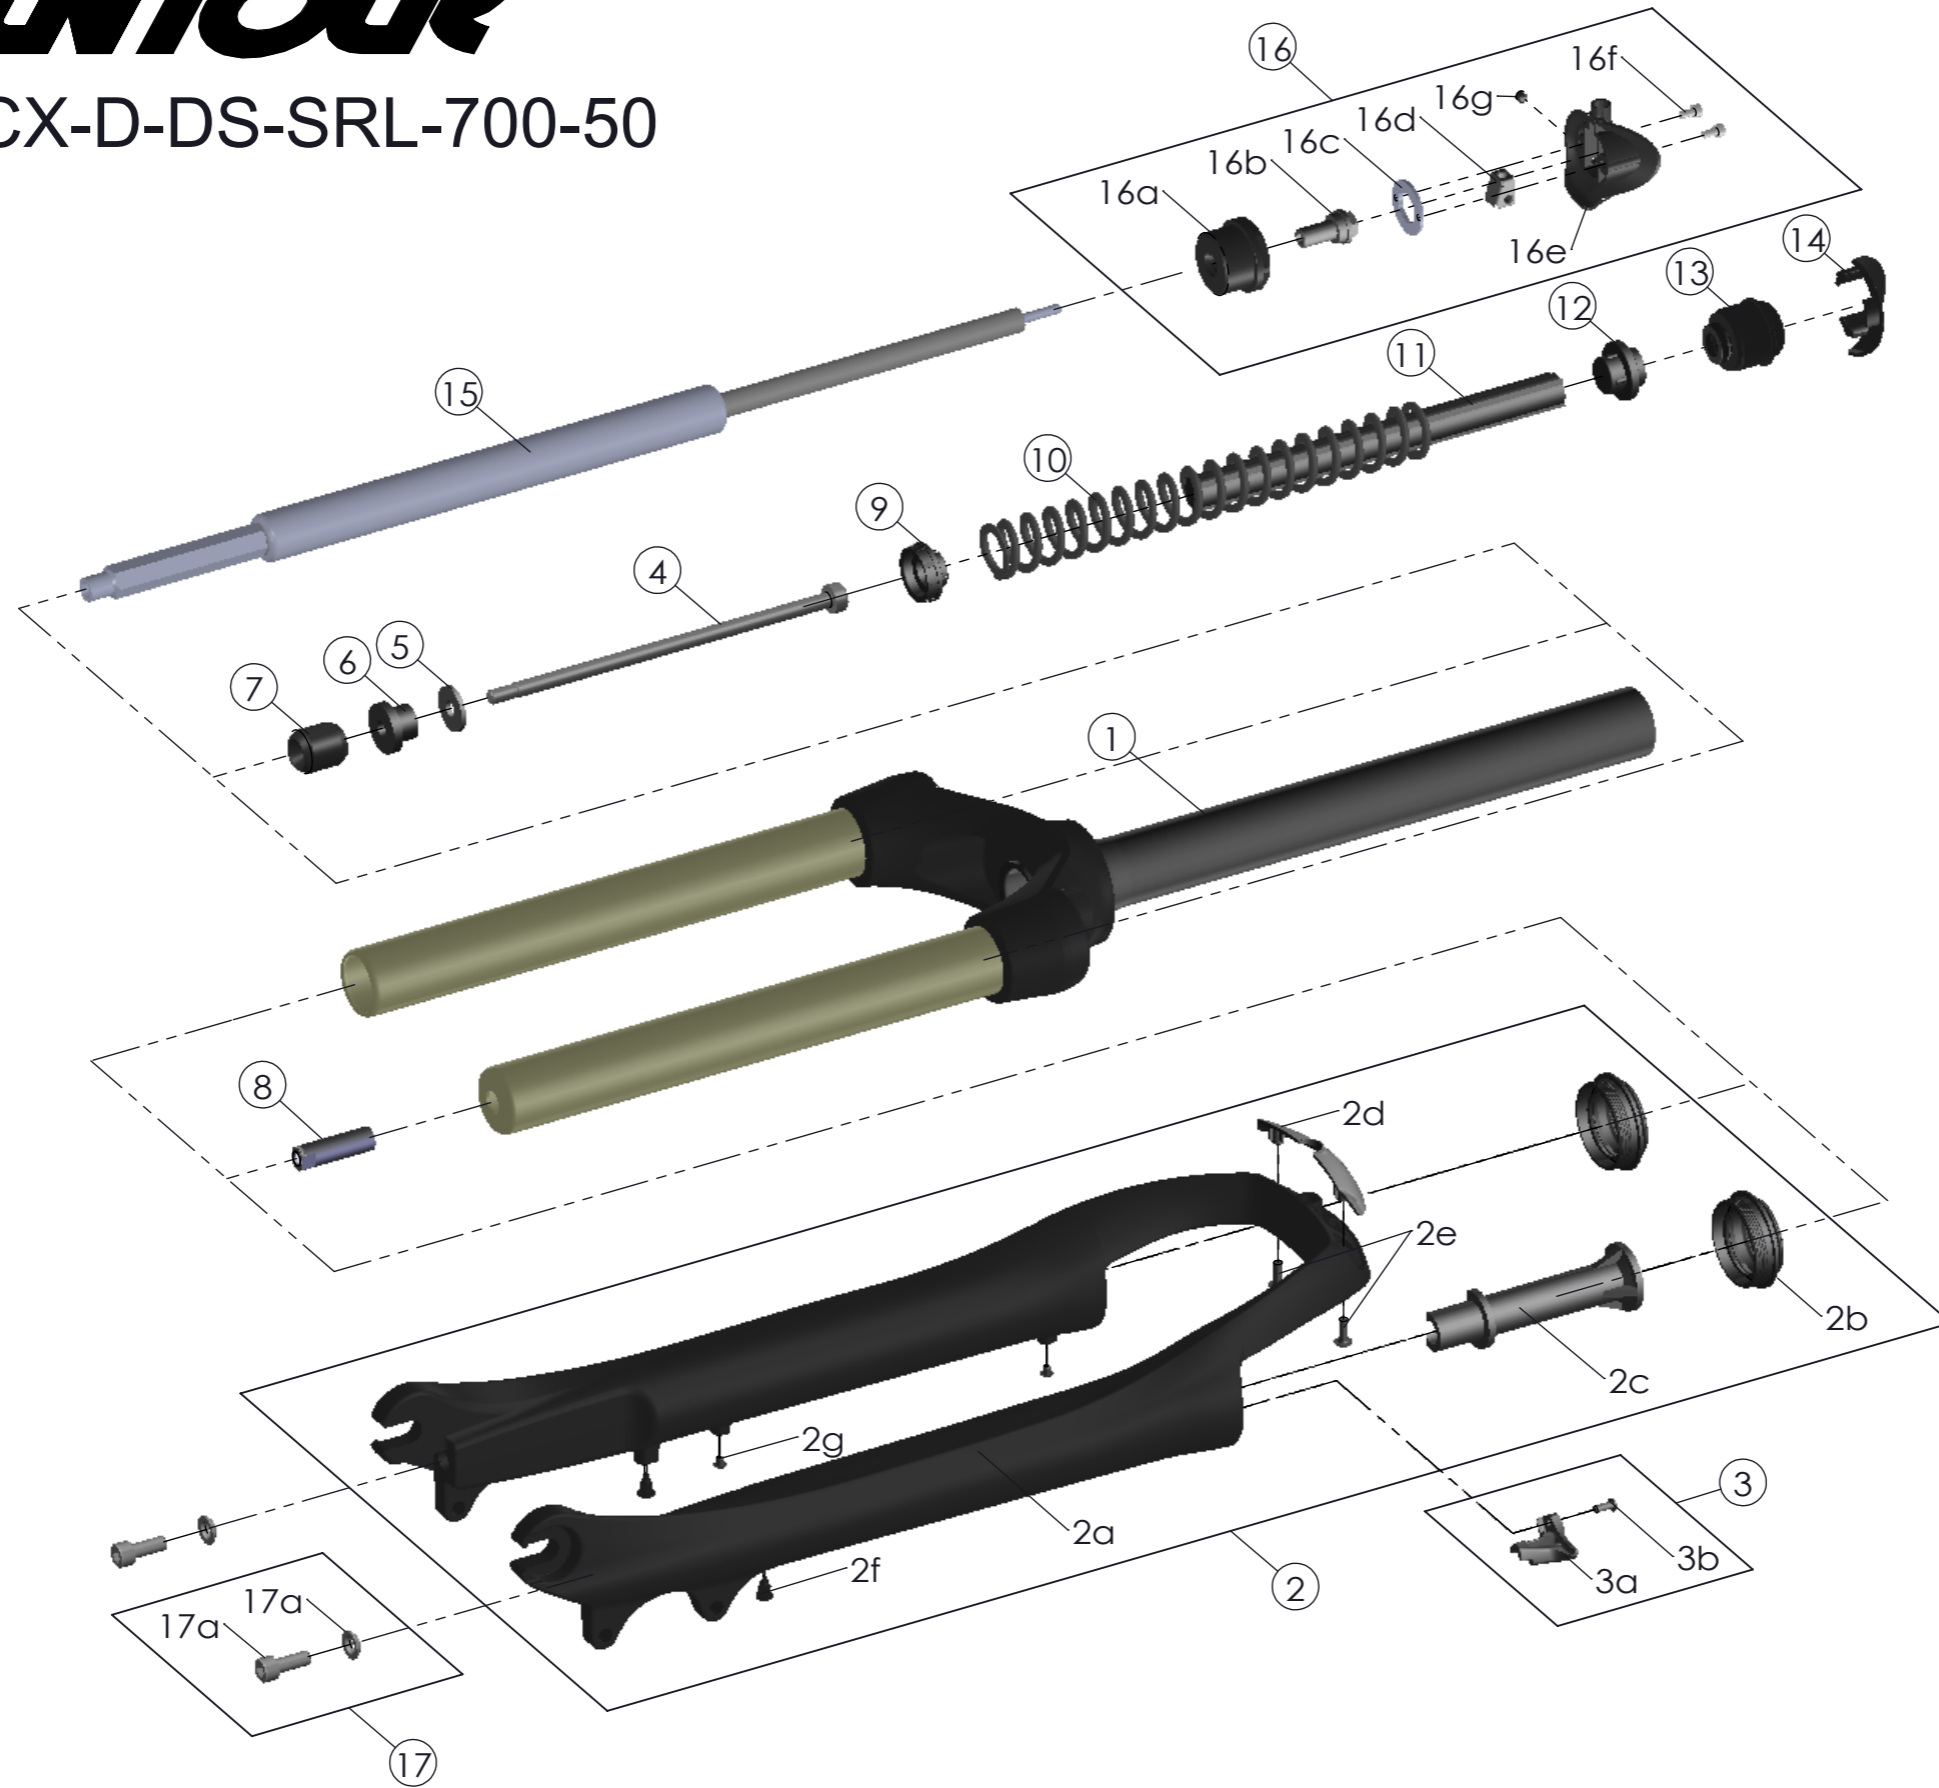

SR SUNTOUR

SF15-SBC-NCX-D-DS-SRL-700-50

Date	2017.-2.10	Version	0
Amended			

NO.	PARTS CODE	PARTS NAME	50	QT
1	FKE522	UPPER ASSY	*	1
2	FKE260	BOTTOM CASE ASSY	*	1
2b	FAA125-40	DUST SEAL	*	2
3	FKA064	CABLE GUIDE SET	*	1
4	FSB067-62	FIXING BOLT	*	1
5	FSW042	WASHER	*	1
6	FEE452	REBOUND SPACER	*	1
7	FEP086	REBOUND RUBBER	*	1
8	FSN027	BOTTOM NUT	*	1
9	FEE389-40	SPRING GUIDE	*	1
10	FEP423	MAIN SPRING	*	1
11	FEP262-20	DAMPER	*	1
12	FEE385-60	SPRING GUIDE	*	1
13	FKE213-03	ADJUSTER ASSY	*	1
14	FEG113-01	PRELOAD COVER	*	1
15	FUN110-11	RL UNIT	*	1
16	FKE310-33	RL TOP CAP ASSY	*	1
17	FKA044	FIXING BOLT SET	*	2