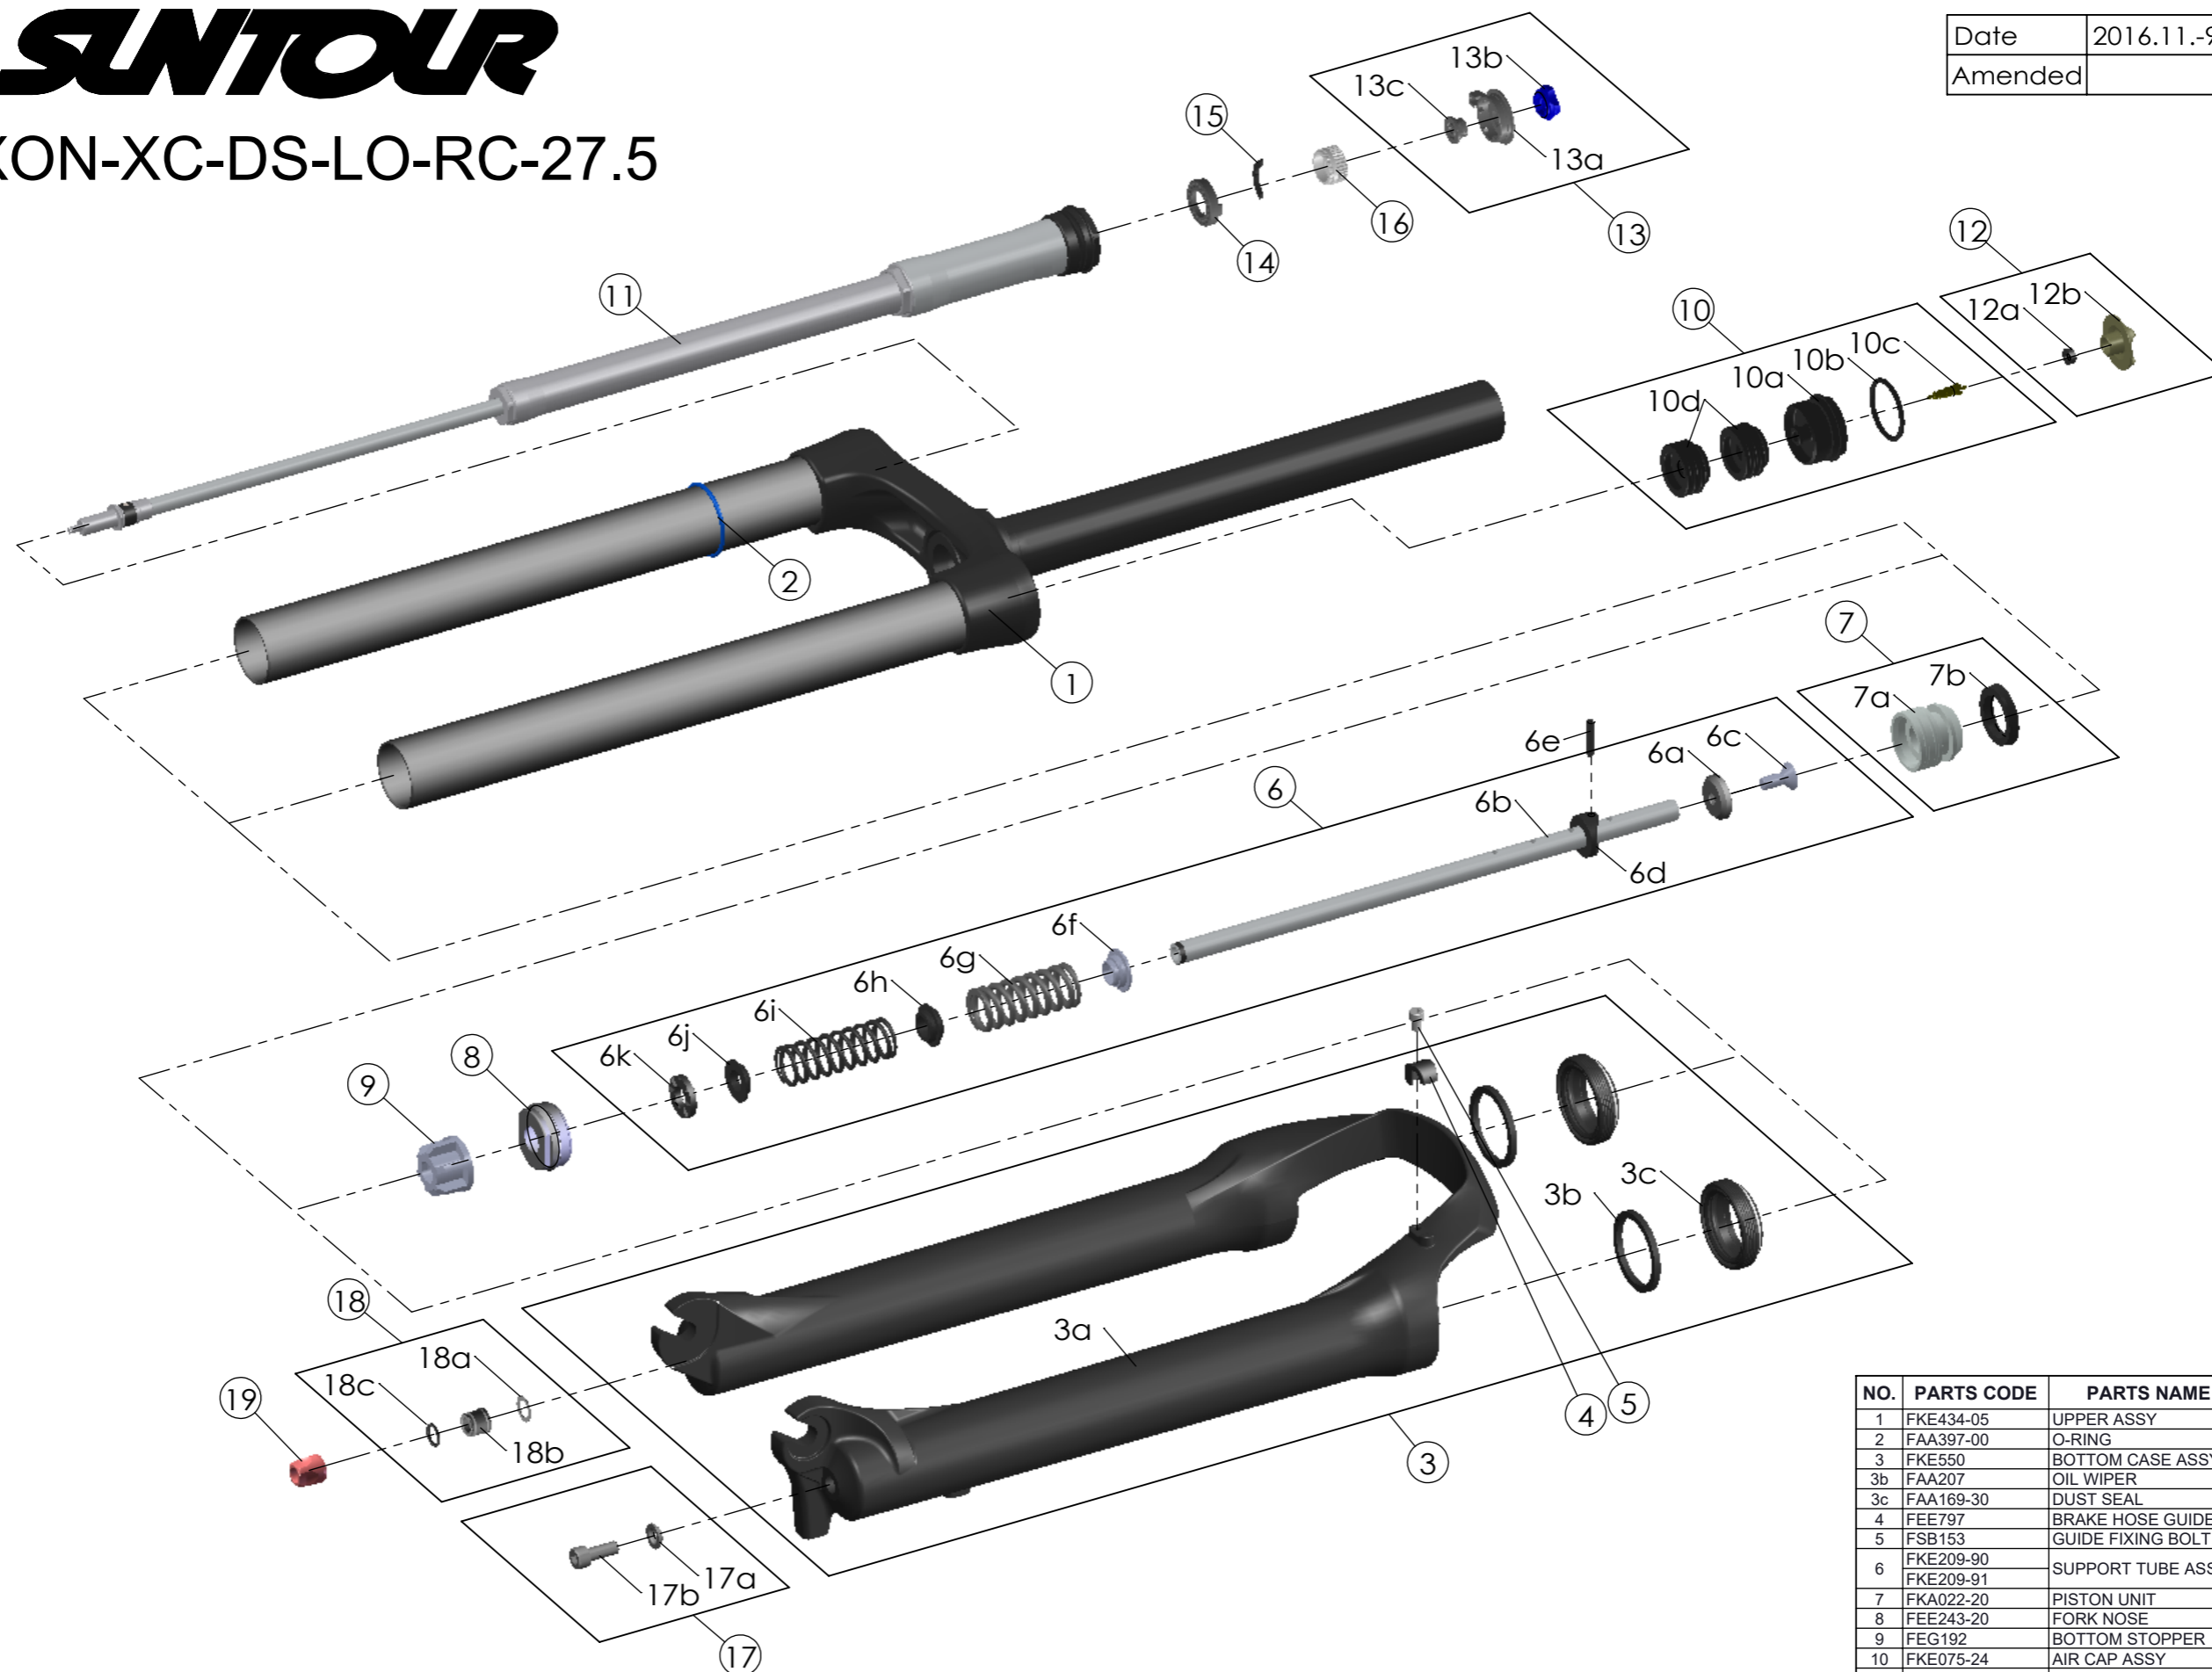

# SR SUNTOUR

SF15EPIXON-XC-DS-LO-RC-27.5

Date	2016.11.-9	Version	0
Amended			

NO.	PARTS CODE	PARTS NAME	120	100	QT
1	FKE434-05	UPPER ASSY	*	*	1
2	FAA397-00	O-RING	*	*	1
3	FKE550	BOTTOM CASE ASSY	*	*	1
3b	FAA207	OIL WIPER	*	*	2
3c	FAA169-30	DUST SEAL	*	*	2
4	FEE797	BRAKE HOSE GUIDE	*	*	1
5	FSB153	GUIDE FIXING BOLT	*	*	1
6	FKE209-90	SUPPORT TUBE ASSY	*	*	1
	FKE209-91		*	*	1
7	FKA022-20	PISTON UNIT	*	*	1
8	FEE243-20	FORK NOSE	*	*	1
9	FEG192	BOTTOM STOPPER	*	*	1
10	FKE075-24	AIR CAP ASSY	*	*	1
11	FUN072-10	DAMPER UNIT	*	*	1
12	FKE076-50	VAVLE CAP ASSY	*	*	1
13	FKE421	LO-RC KNOB ASSY	*	*	1
14	FEE257	CLICK HOLDER	*	*	1
15	FEE258	ADJUST CLICK	*	*	1
16	FEE256-30	ADJUST CORE	*	*	1
17	FKA044	FIXING BOLT SET	*	*	1
18	FKA436	FIXING NUT SET	*	*	1
19	FEE923	REBOUND KNOB	*	*	1