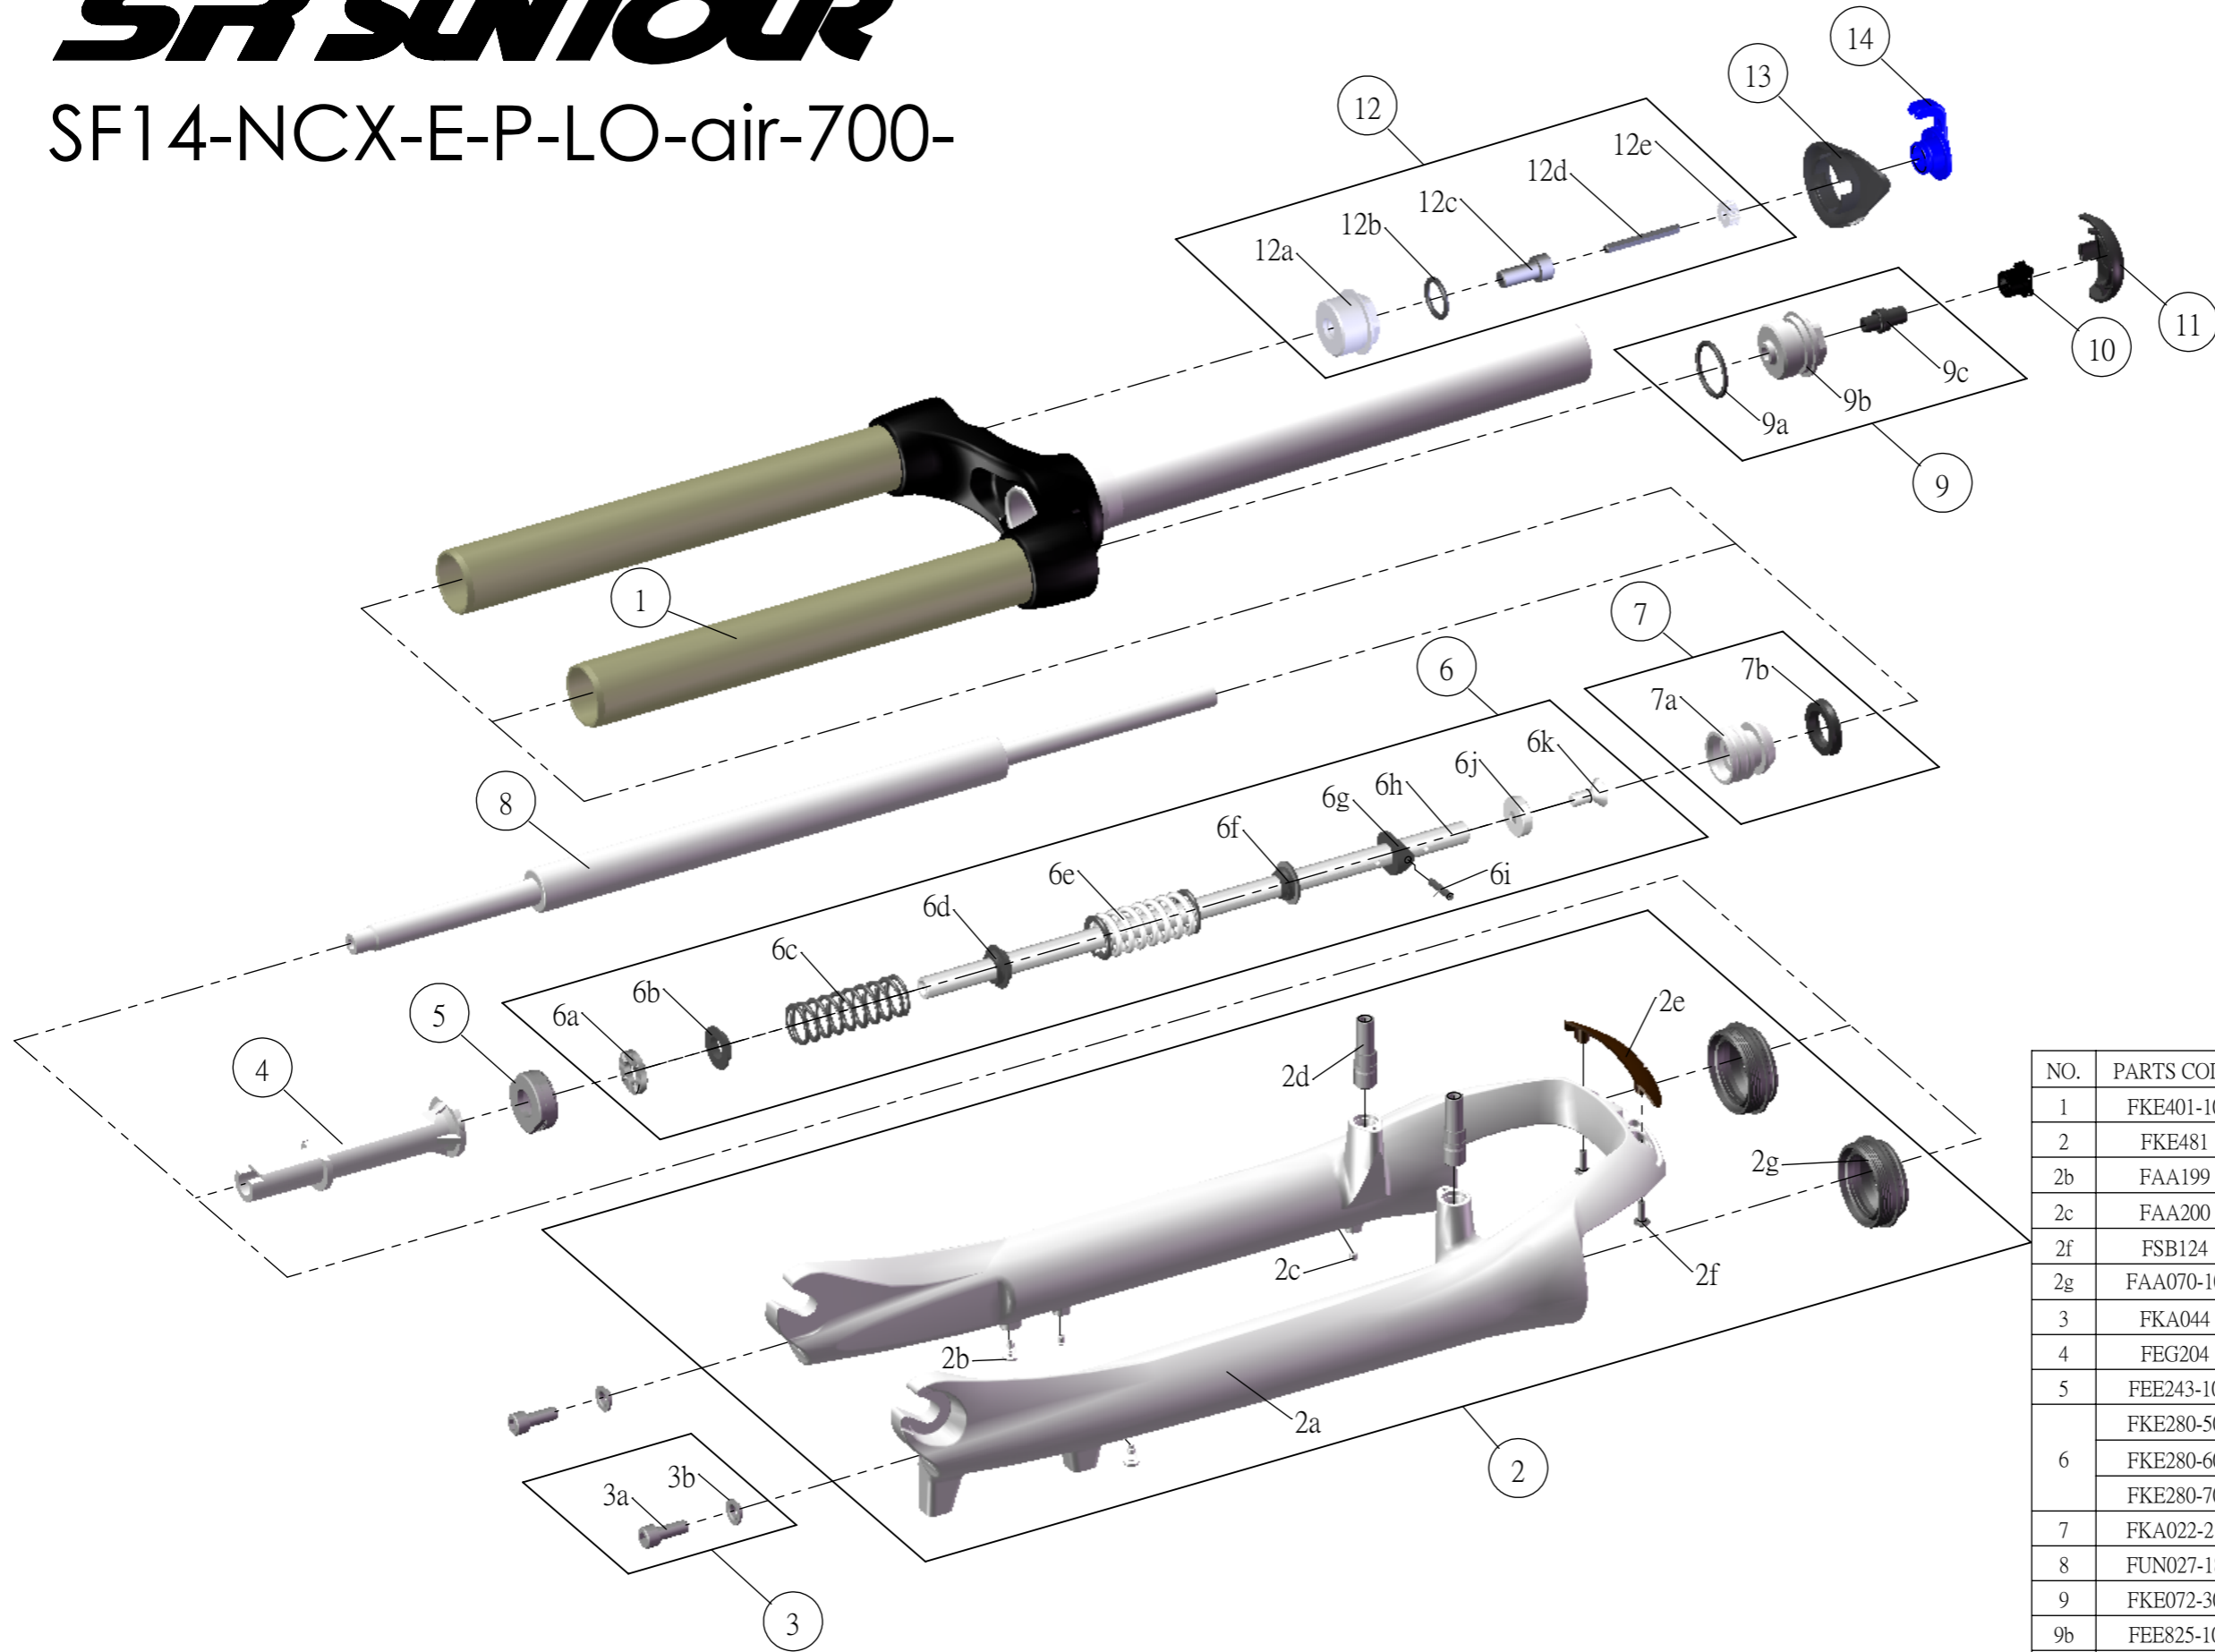

SUNTOUR

SF14-NCX-E-P-LO-air-700-

NO.	PARTS CODE	PARTS NAME	50	63	75	QT
1	FKE401-10	UPPER ASSY	*	*	*	1
2	FKE481	BOTTOM CASE ASSY	*	*	*	1
2b	FAA199	MOUNT CAP	*	*	*	2
2c	FAA200	MOUNT CAP	*	*	*	2
2f	FSB124	TAPPING SCREW	*	*	*	2
2g	FAA070-10	DUST SEAL	*	*	*	2
3	FKA044	FIXING BOLT SET	*	*	*	2
4	FEG204	BOTTOM STOPPER	*	*	*	1
5	FEE243-10	FORK NOSE	*	*	*	1
6	FKE280-50	SUPPORT TUBE ASSY	*			1
	FKE280-60				*	1
	FKE280-70			*		1
7	FKA022-21	PISTON UNIT	*	*	*	1
8	FUN027-18	DAMPER UNIT	*	*	*	1
9	FKE072-30	AIR CAP ASSY	*	*	*	1
9b	FEE825-10	AIR CAP	*	*	*	1
10	FKE450	VALVE CAP ASSY	*	*	*	1
11	FEE813-10	PRELOAD COVER	*	*	*	1
12	FKE214-03	LO TOP CAP ASSY	*	*	*	1
12a	FEE808-20	ADJUST CAP	*	*	*	1
13	FEE812-10	LO KNOB COVER	*	*	*	1
14	FEE809-10	ADJUST KNOB	*	*	*	1