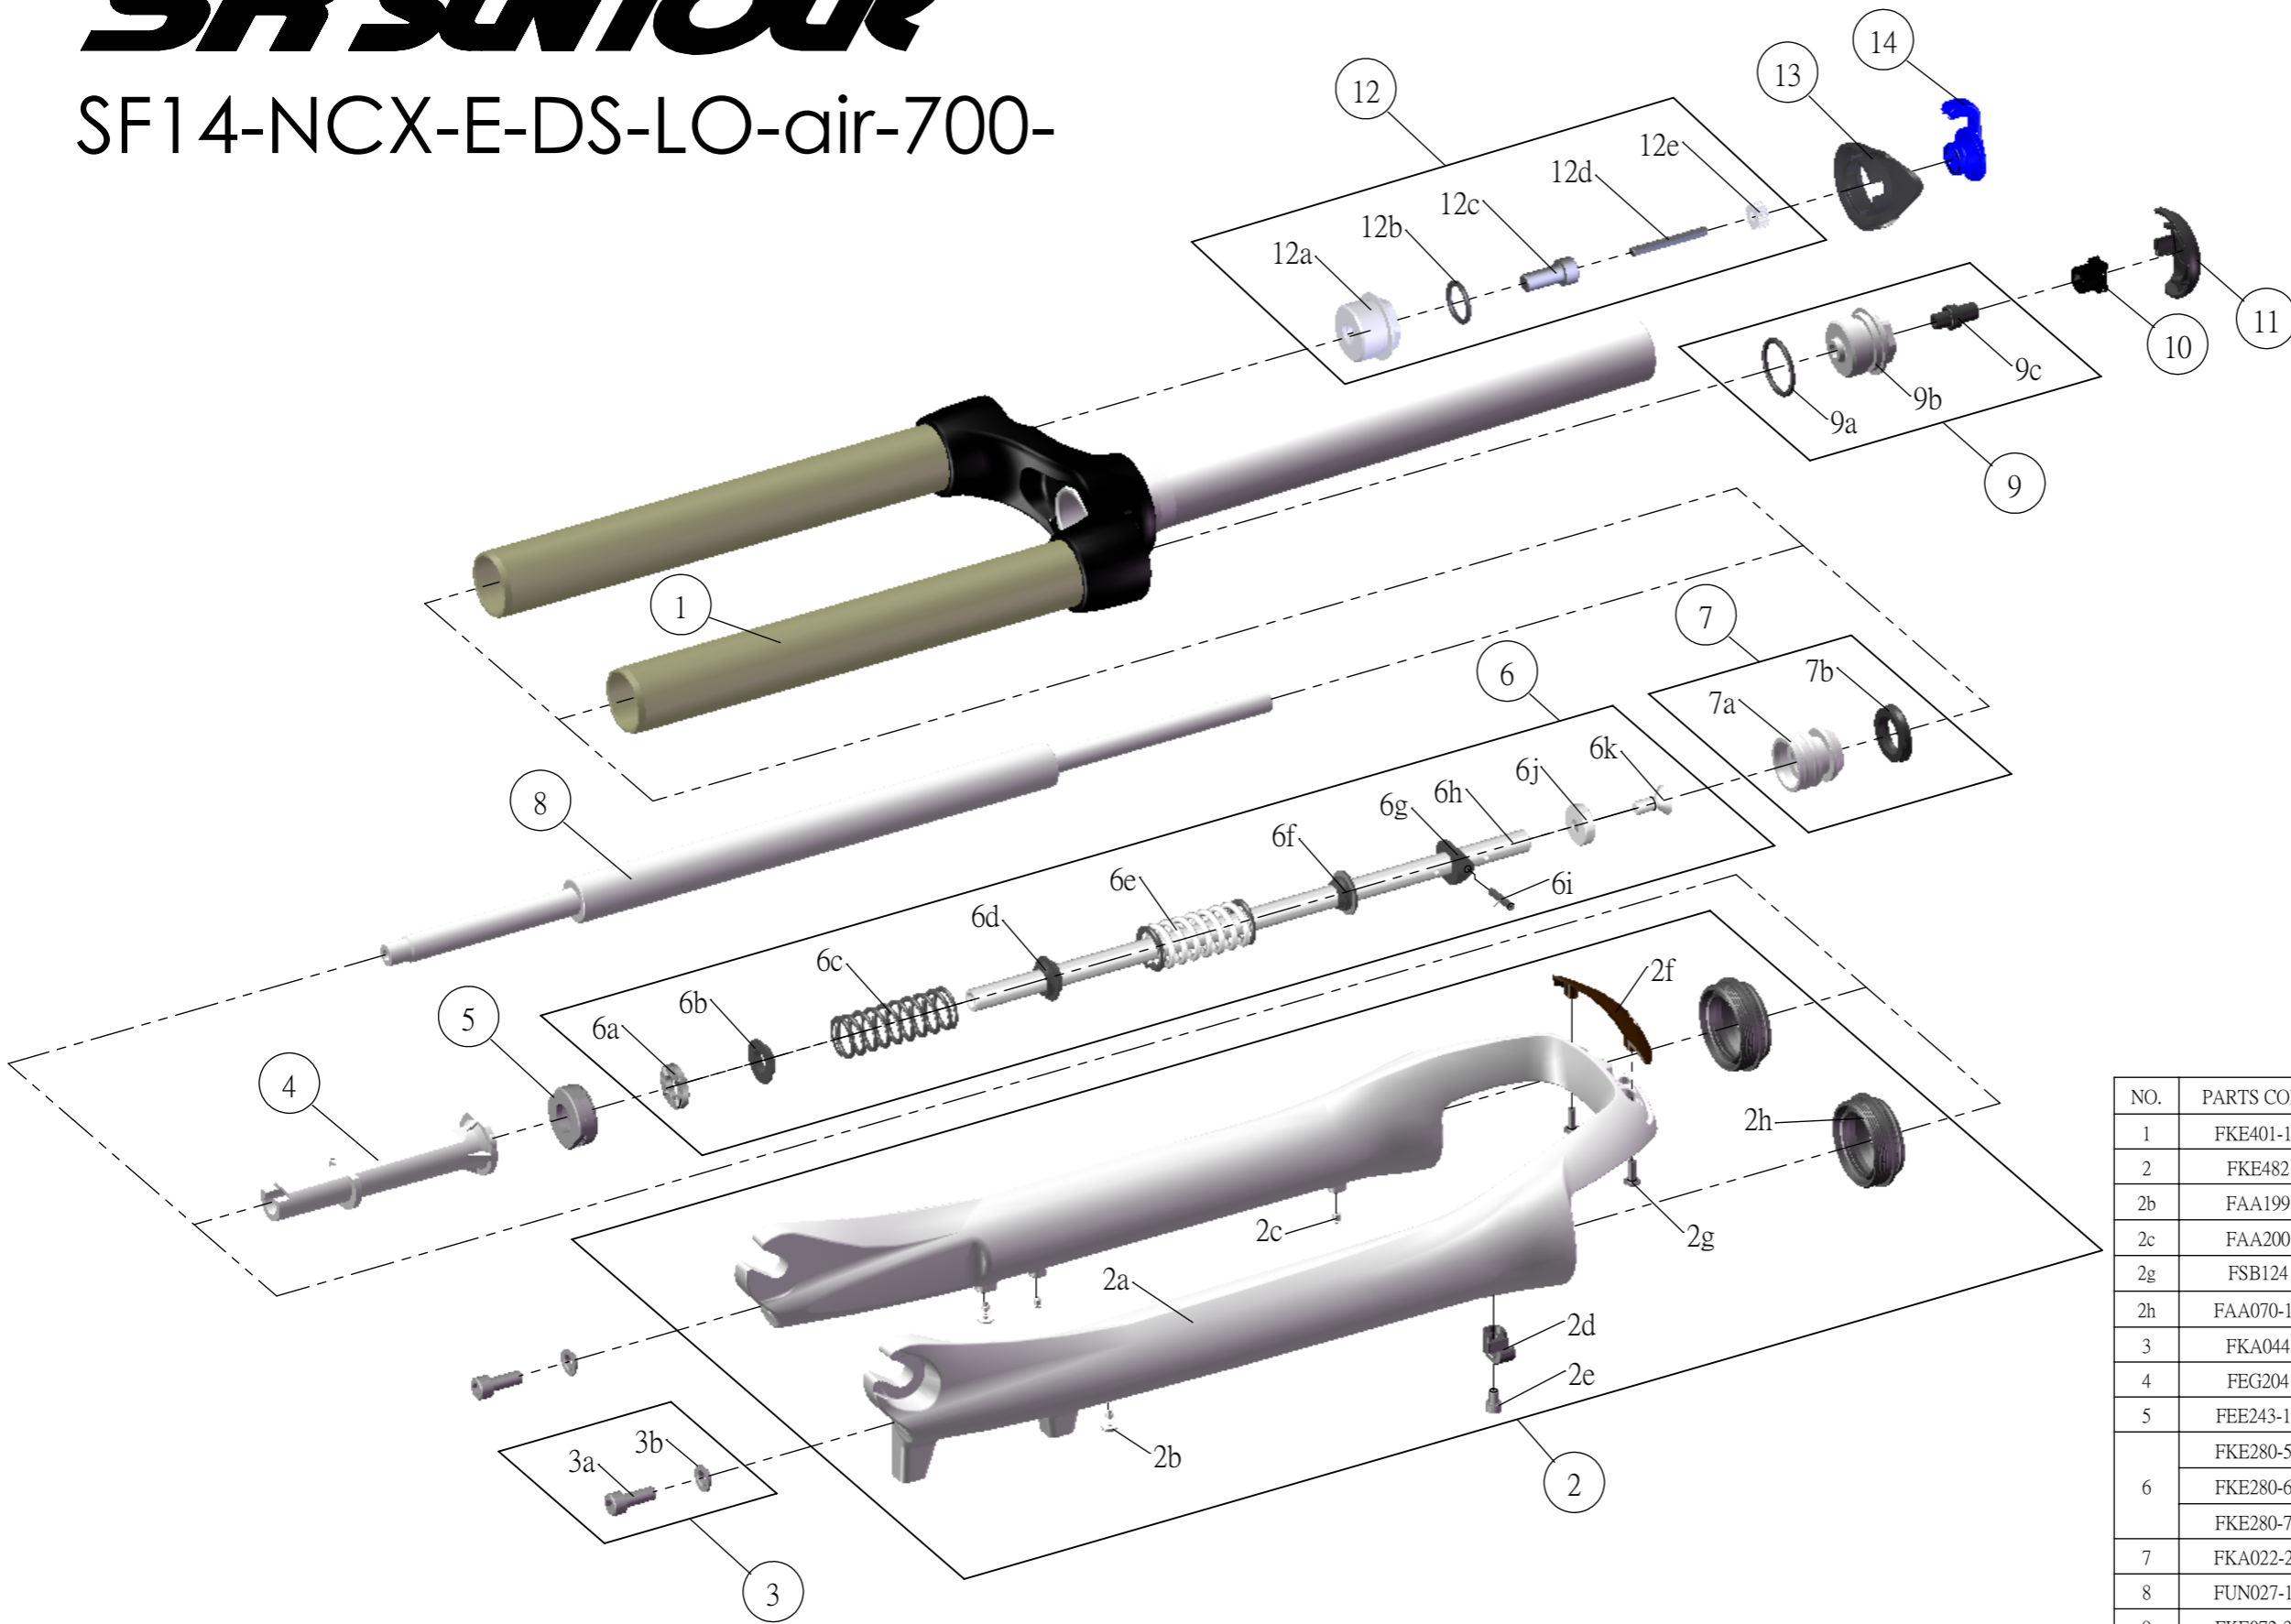

# SUNTOUR

## SF14-NCX-E-DS-LO-air-700-

NO.	PARTS CODE	PARTS NAME	50	63	75	QT
1	FKE401-10	UPPER ASSY	*	*	*	1
2	FKE482	BOTTOM CASE ASSY	*	*	*	1
2b	FAA199	MOUNT CAP	*	*	*	2
2c	FAA200	MOUNT CAP	*	*	*	2
2g	FSB124	TAPPING SCREW	*	*	*	2
2h	FAA070-10	DUST SEAL	*	*	*	2
3	FKA044	FIXING BOLT SET	*	*	*	2
4	FEG204	BOTTOM STOPPER	*	*	*	1
5	FEE243-10	FORK NOSE	*	*	*	1
6	FKE280-50	SUPPORT TUBE ASSY	*			1
	FKE280-60				*	1
	FKE280-70			*		1
7	FKA022-21	PISTON UNIT	*	*	*	1
8	FUN027-18	DAMPER UNIT	*	*	*	1
9	FKE072-30	AIR CAP ASSY	*	*	*	1
9b	FEE825-10	AIR CAP	*	*	*	1
10	FKE450	VALVE CAP ASSY	*	*	*	1
11	FEE813-10	PRELOAD COVER	*	*	*	1
12	FKE214-03	LO TOP CAP ASSY	*	*	*	1
12a	FEE808-20	ADJUST CAP	*	*	*	1
13	FEE812-10	LO KNOB COVER	*	*	*	1
14	FEE809-10	ADJUST KNOB	*	*	*	1