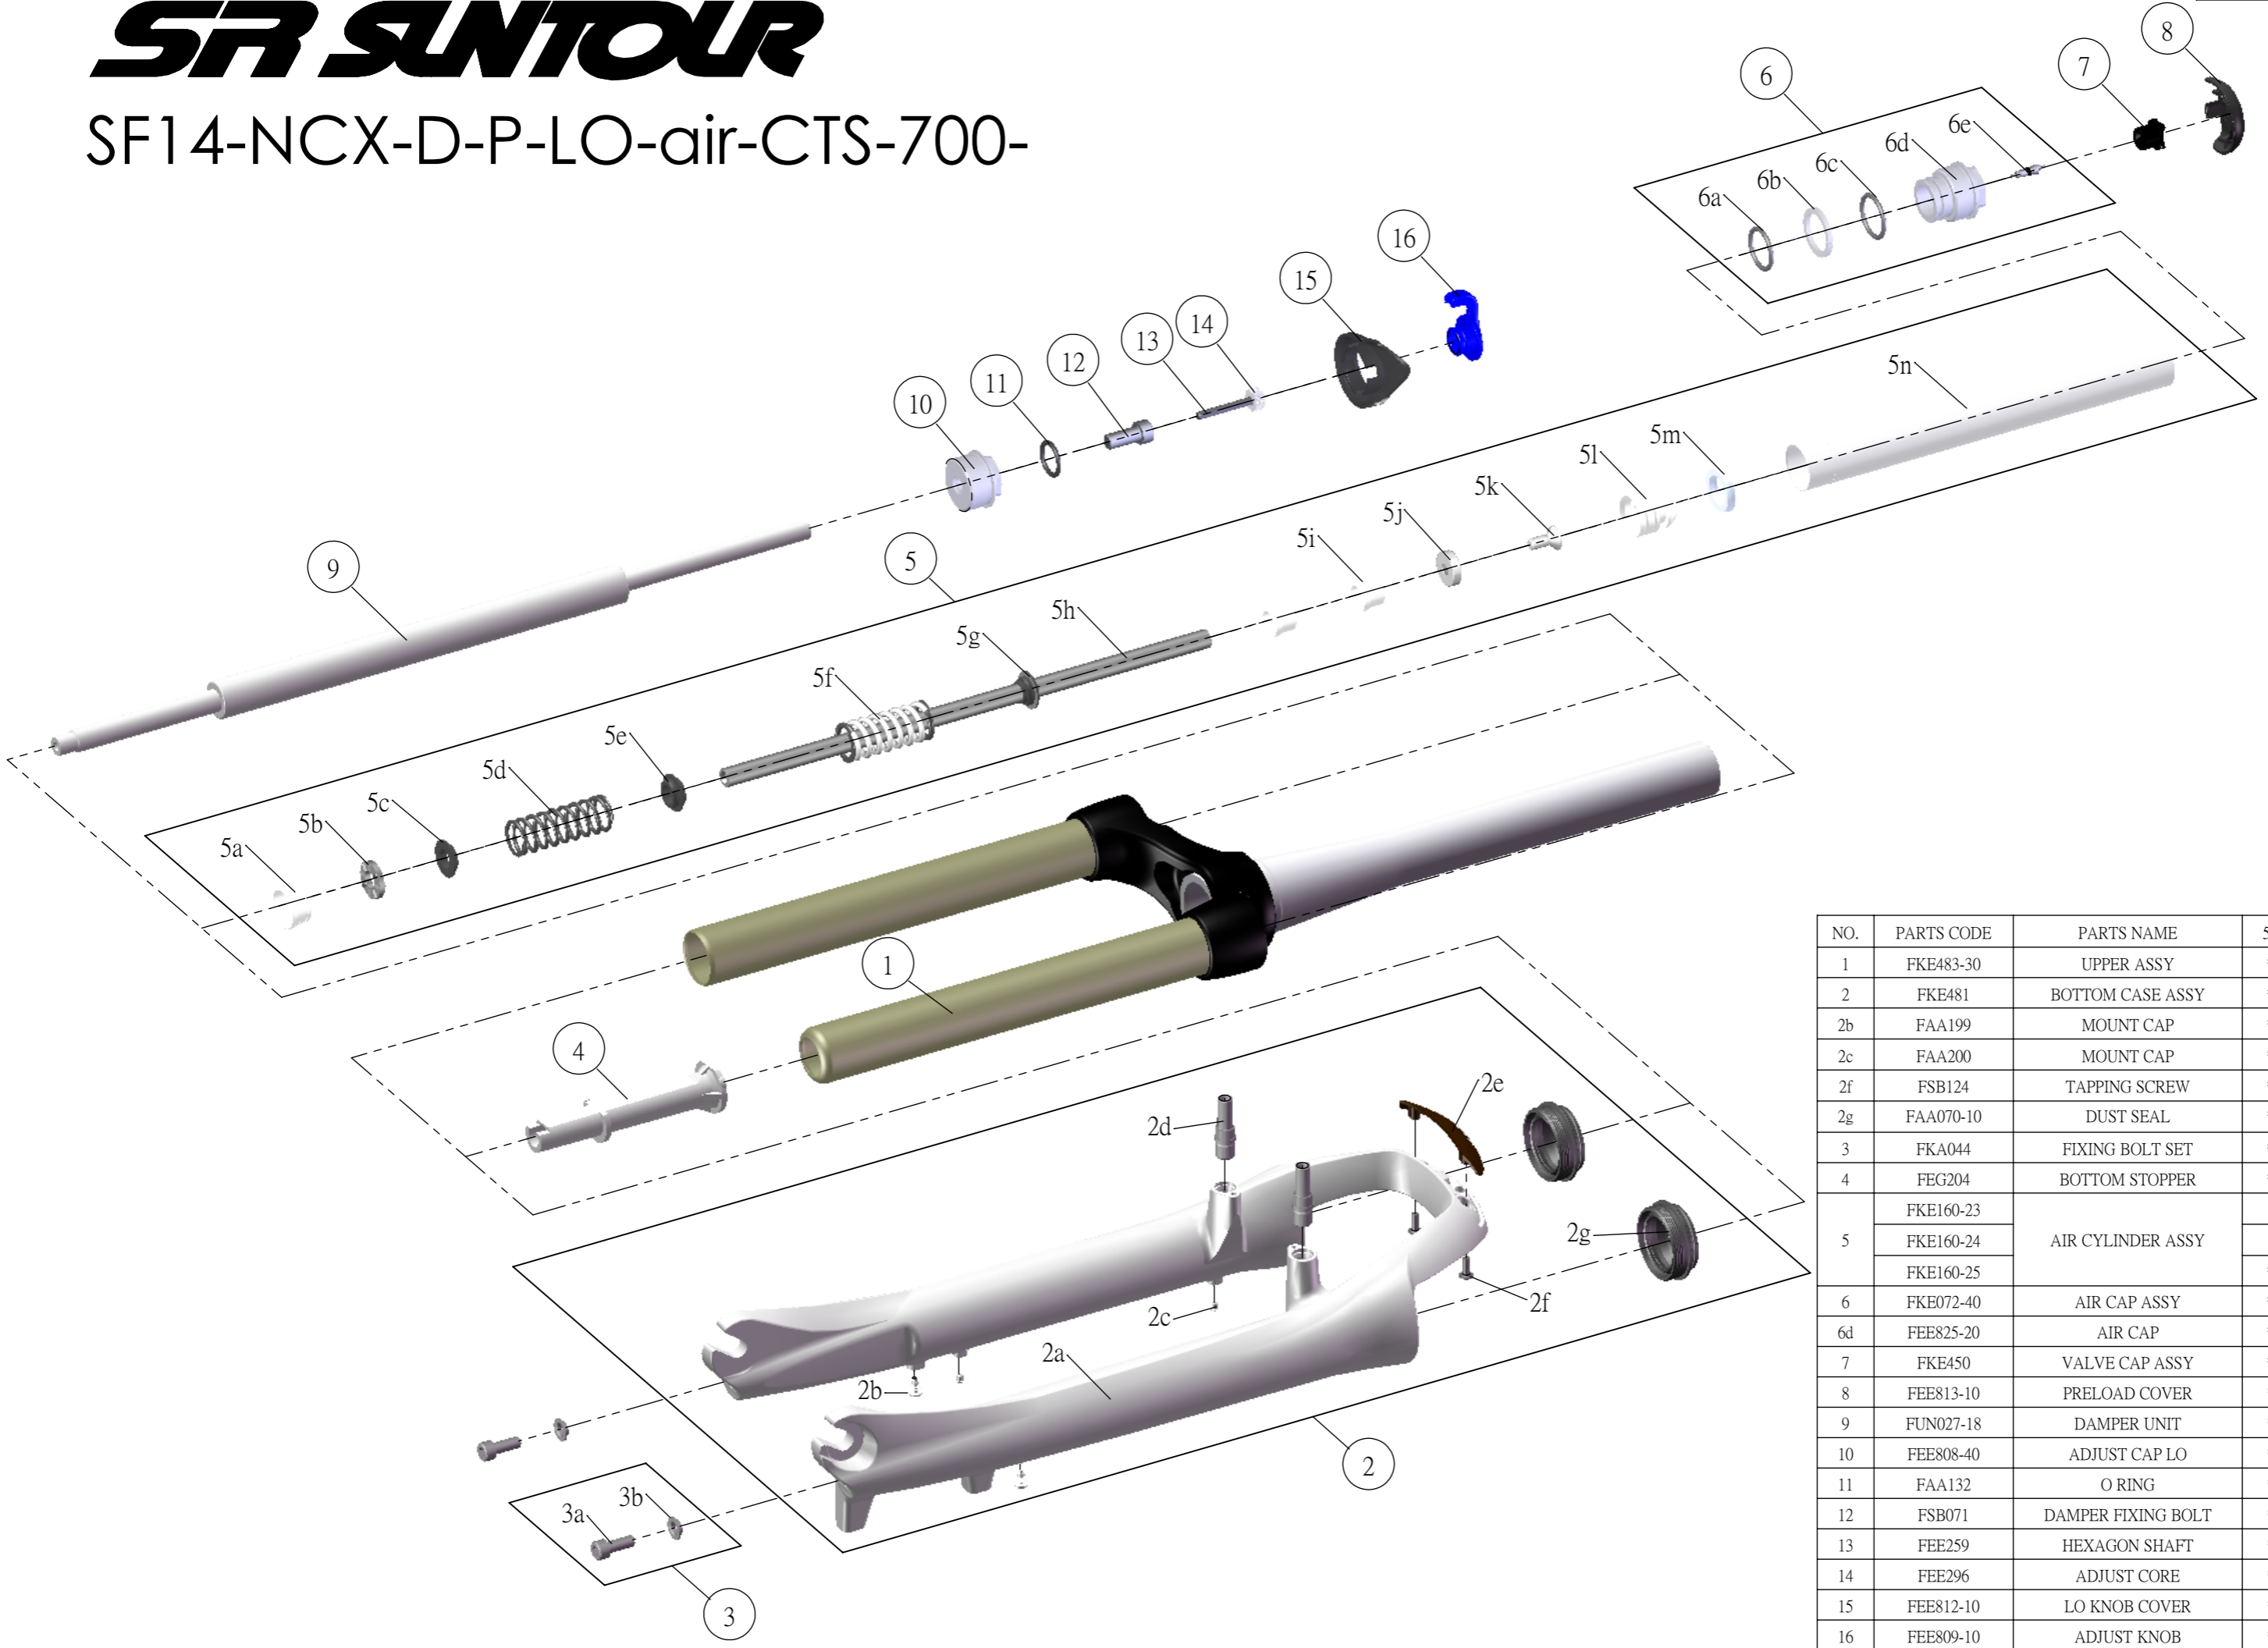

SUNTOUR

SF14-NCX-D-P-LO-air-CTS-700-

NO.	PARTS CODE	PARTS NAME	50	63	75	QT
1	FKE483-30	UPPER ASSY	*	*	*	1
2	FKE481	BOTTOM CASE ASSY	*	*	*	1
2b	FAA199	MOUNT CAP	*	*	*	2
2c	FAA200	MOUNT CAP	*	*	*	2
2f	FSB124	TAPPING SCREW	*	*	*	2
2g	FAA070-10	DUST SEAL	*	*	*	2
3	FKA044	FIXING BOLT SET	*	*	*	2
4	FEG204	BOTTOM STOPPER	*	*	*	1
5	FKE160-23	AIR CYLINDER ASSY			*	1
	FKE160-24			*	1	
	FKE160-25		*		1	
6	FKE072-40	AIR CAP ASSY	*	*	*	1
6d	FEE825-20	AIR CAP	*	*	*	1
7	FKE450	VALVE CAP ASSY	*	*	*	1
8	FEE813-10	PRELOAD COVER	*	*	*	1
9	FUN027-18	DAMPER UNIT	*	*	*	1
10	FEE808-40	ADJUST CAP LO	*	*	*	1
11	FAA132	O RING	*	*	*	1
12	FSB071	DAMPER FIXING BOLT	*	*	*	1
13	FEE259	HEXAGON SHAFT	*	*	*	1
14	FEE296	ADJUST CORE	*	*	*	1
15	FEE812-10	LO KNOB COVER	*	*	*	1
16	FEE809-10	ADJUST KNOB	*	*	*	1