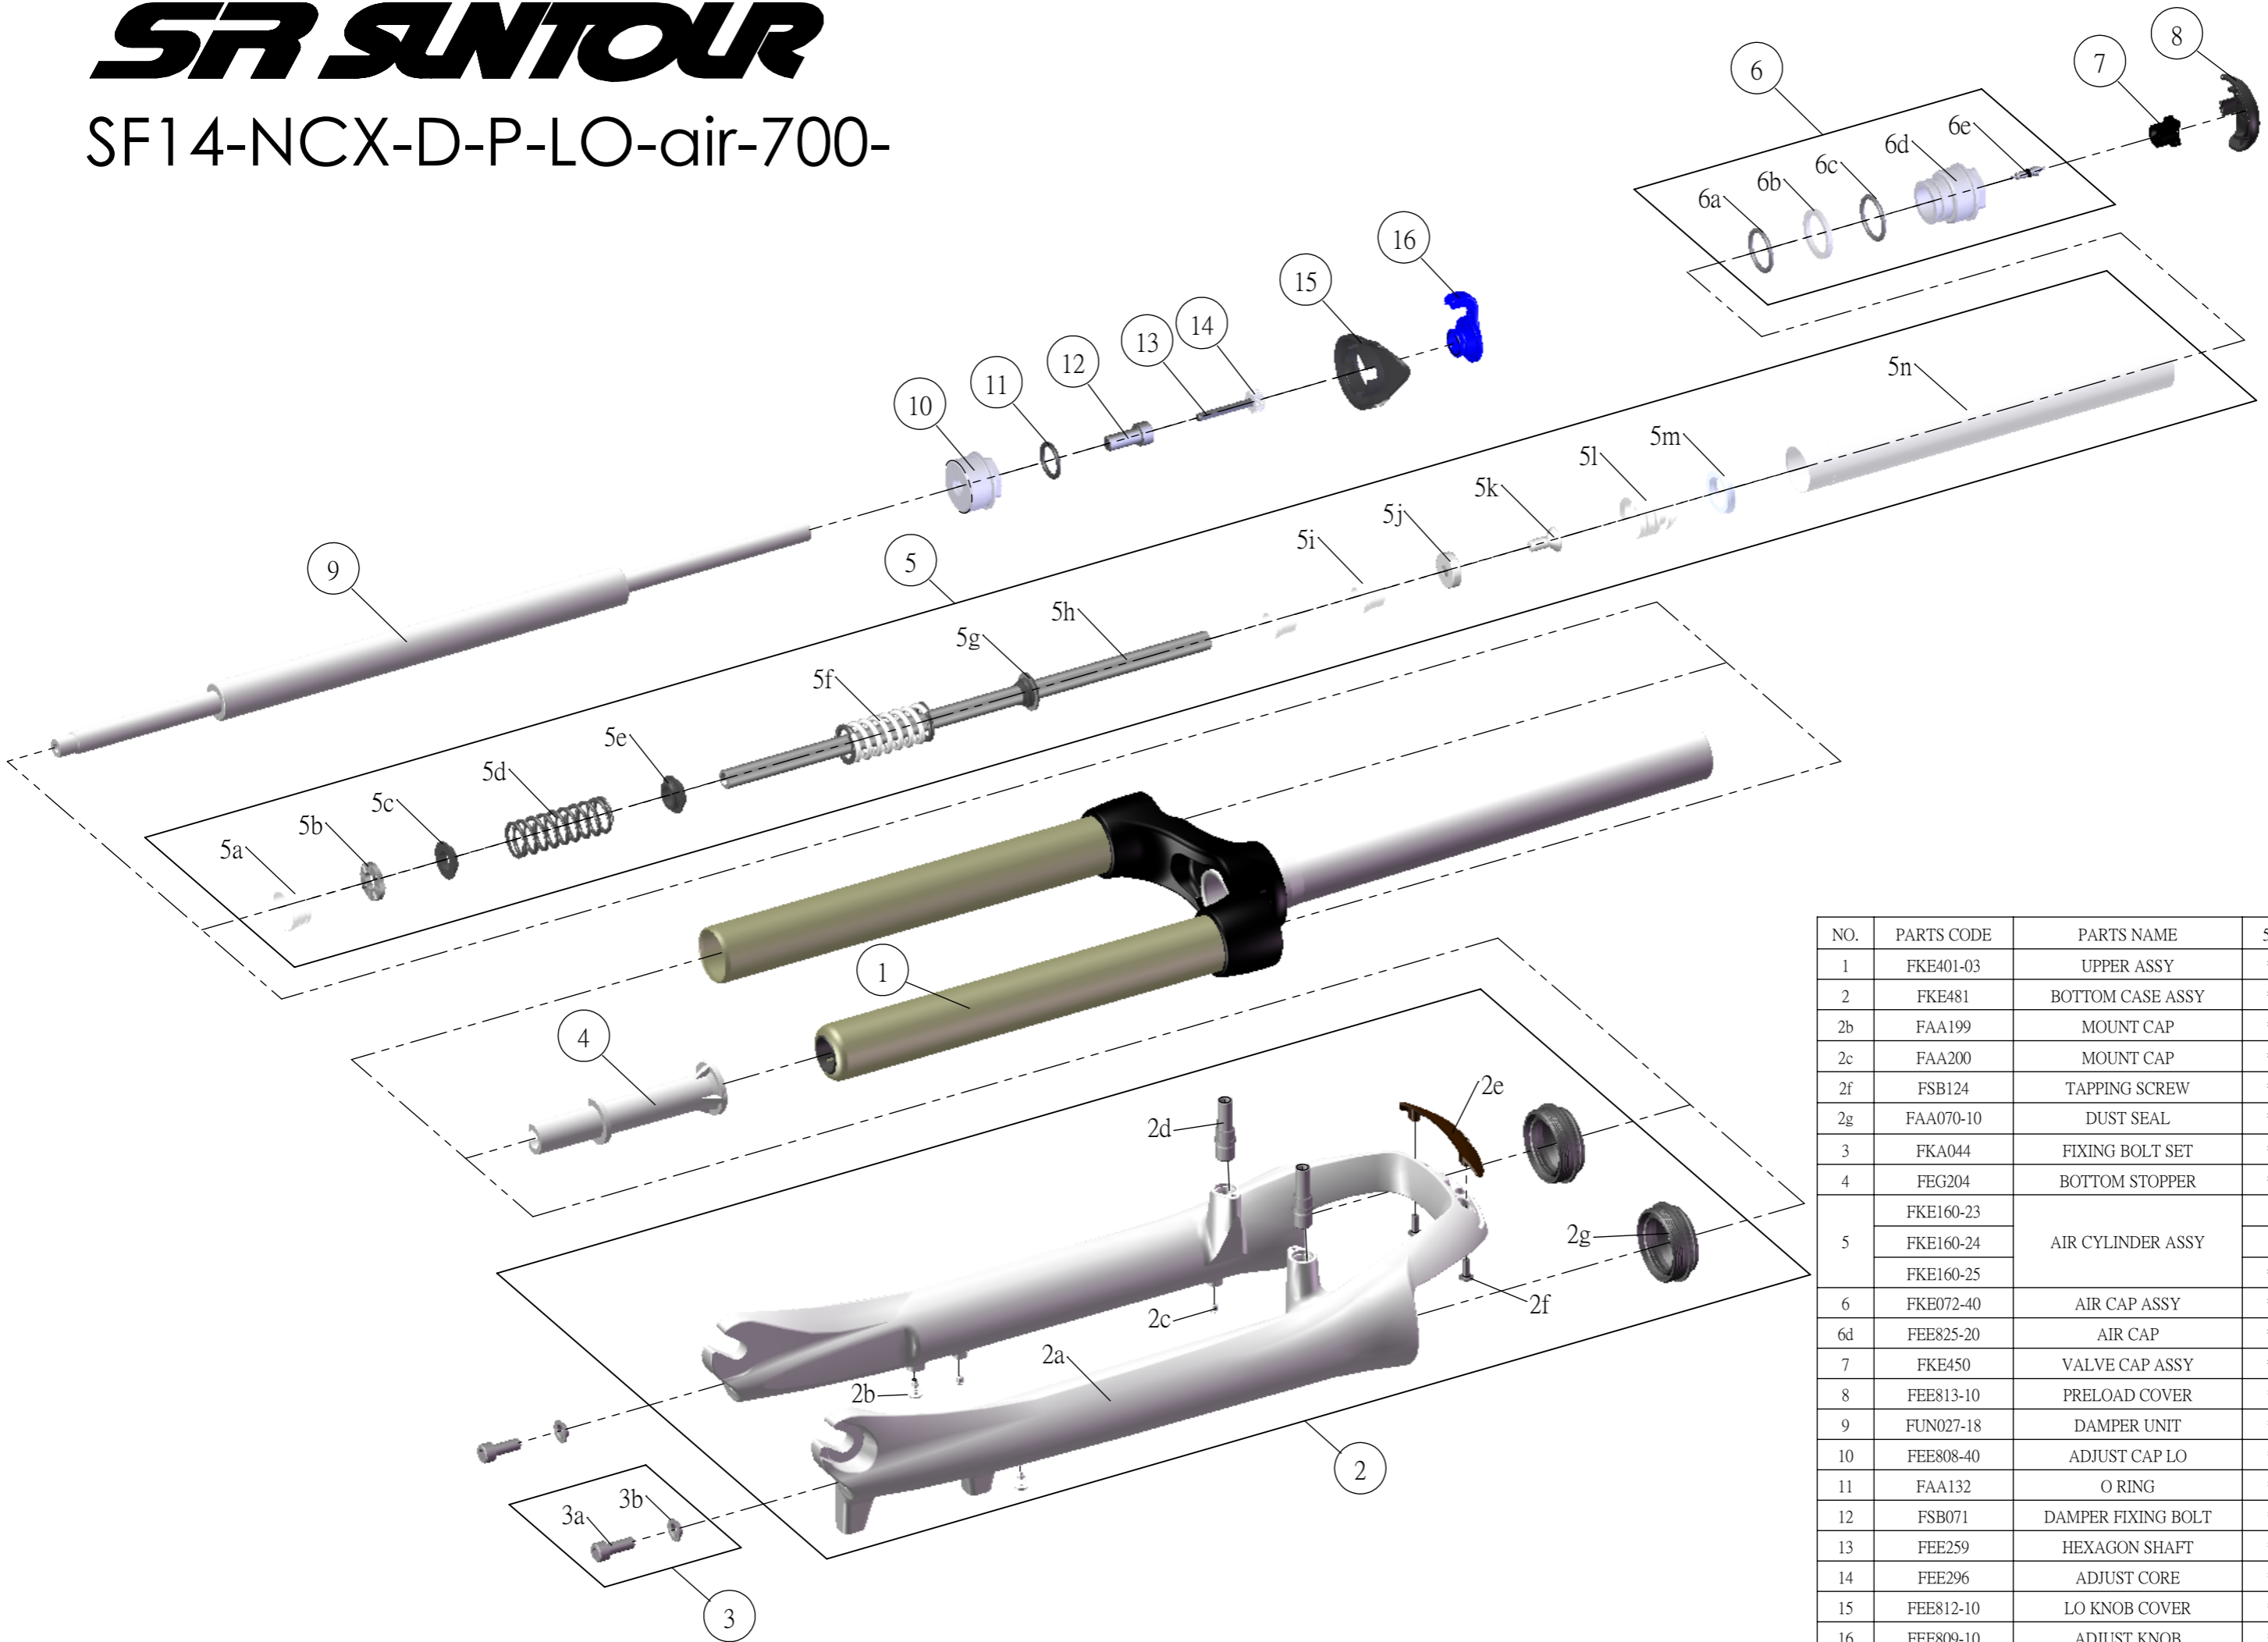

SR SUNTOUR

SF14-NCX-D-P-LO-air-700-

NO.	PARTS CODE	PARTS NAME	50	63	75	QT
1	FKE401-03	UPPER ASSY	*	*	*	1
2	FKE481	BOTTOM CASE ASSY	*	*	*	1
2b	FAA199	MOUNT CAP	*	*	*	2
2c	FAA200	MOUNT CAP	*	*	*	2
2f	FSB124	TAPPING SCREW	*	*	*	2
2g	FAA070-10	DUST SEAL	*	*	*	2
3	FKA044	FIXING BOLT SET	*	*	*	2
4	FEG204	BOTTOM STOPPER	*	*	*	1
5	FKE160-23	AIR CYLINDER ASSY			*	1
	FKE160-24			*	1	
	FKE160-25		*		1	
6	FKE072-40	AIR CAP ASSY	*	*	*	1
6d	FEE825-20	AIR CAP	*	*	*	1
7	FKE450	VALVE CAP ASSY	*	*	*	1
8	FEE813-10	PRELOAD COVER	*	*	*	1
9	FUN027-18	DAMPER UNIT	*	*	*	1
10	FEE808-40	ADJUST CAP LO	*	*	*	1
11	FAA132	O RING	*	*	*	1
12	FSB071	DAMPER FIXING BOLT	*	*	*	1
13	FEE259	HEXAGON SHAFT	*	*	*	1
14	FEE296	ADJUST CORE	*	*	*	1
15	FEE812-10	LO KNOB COVER	*	*	*	1
16	FEE809-10	ADJUST KNOB	*	*	*	1