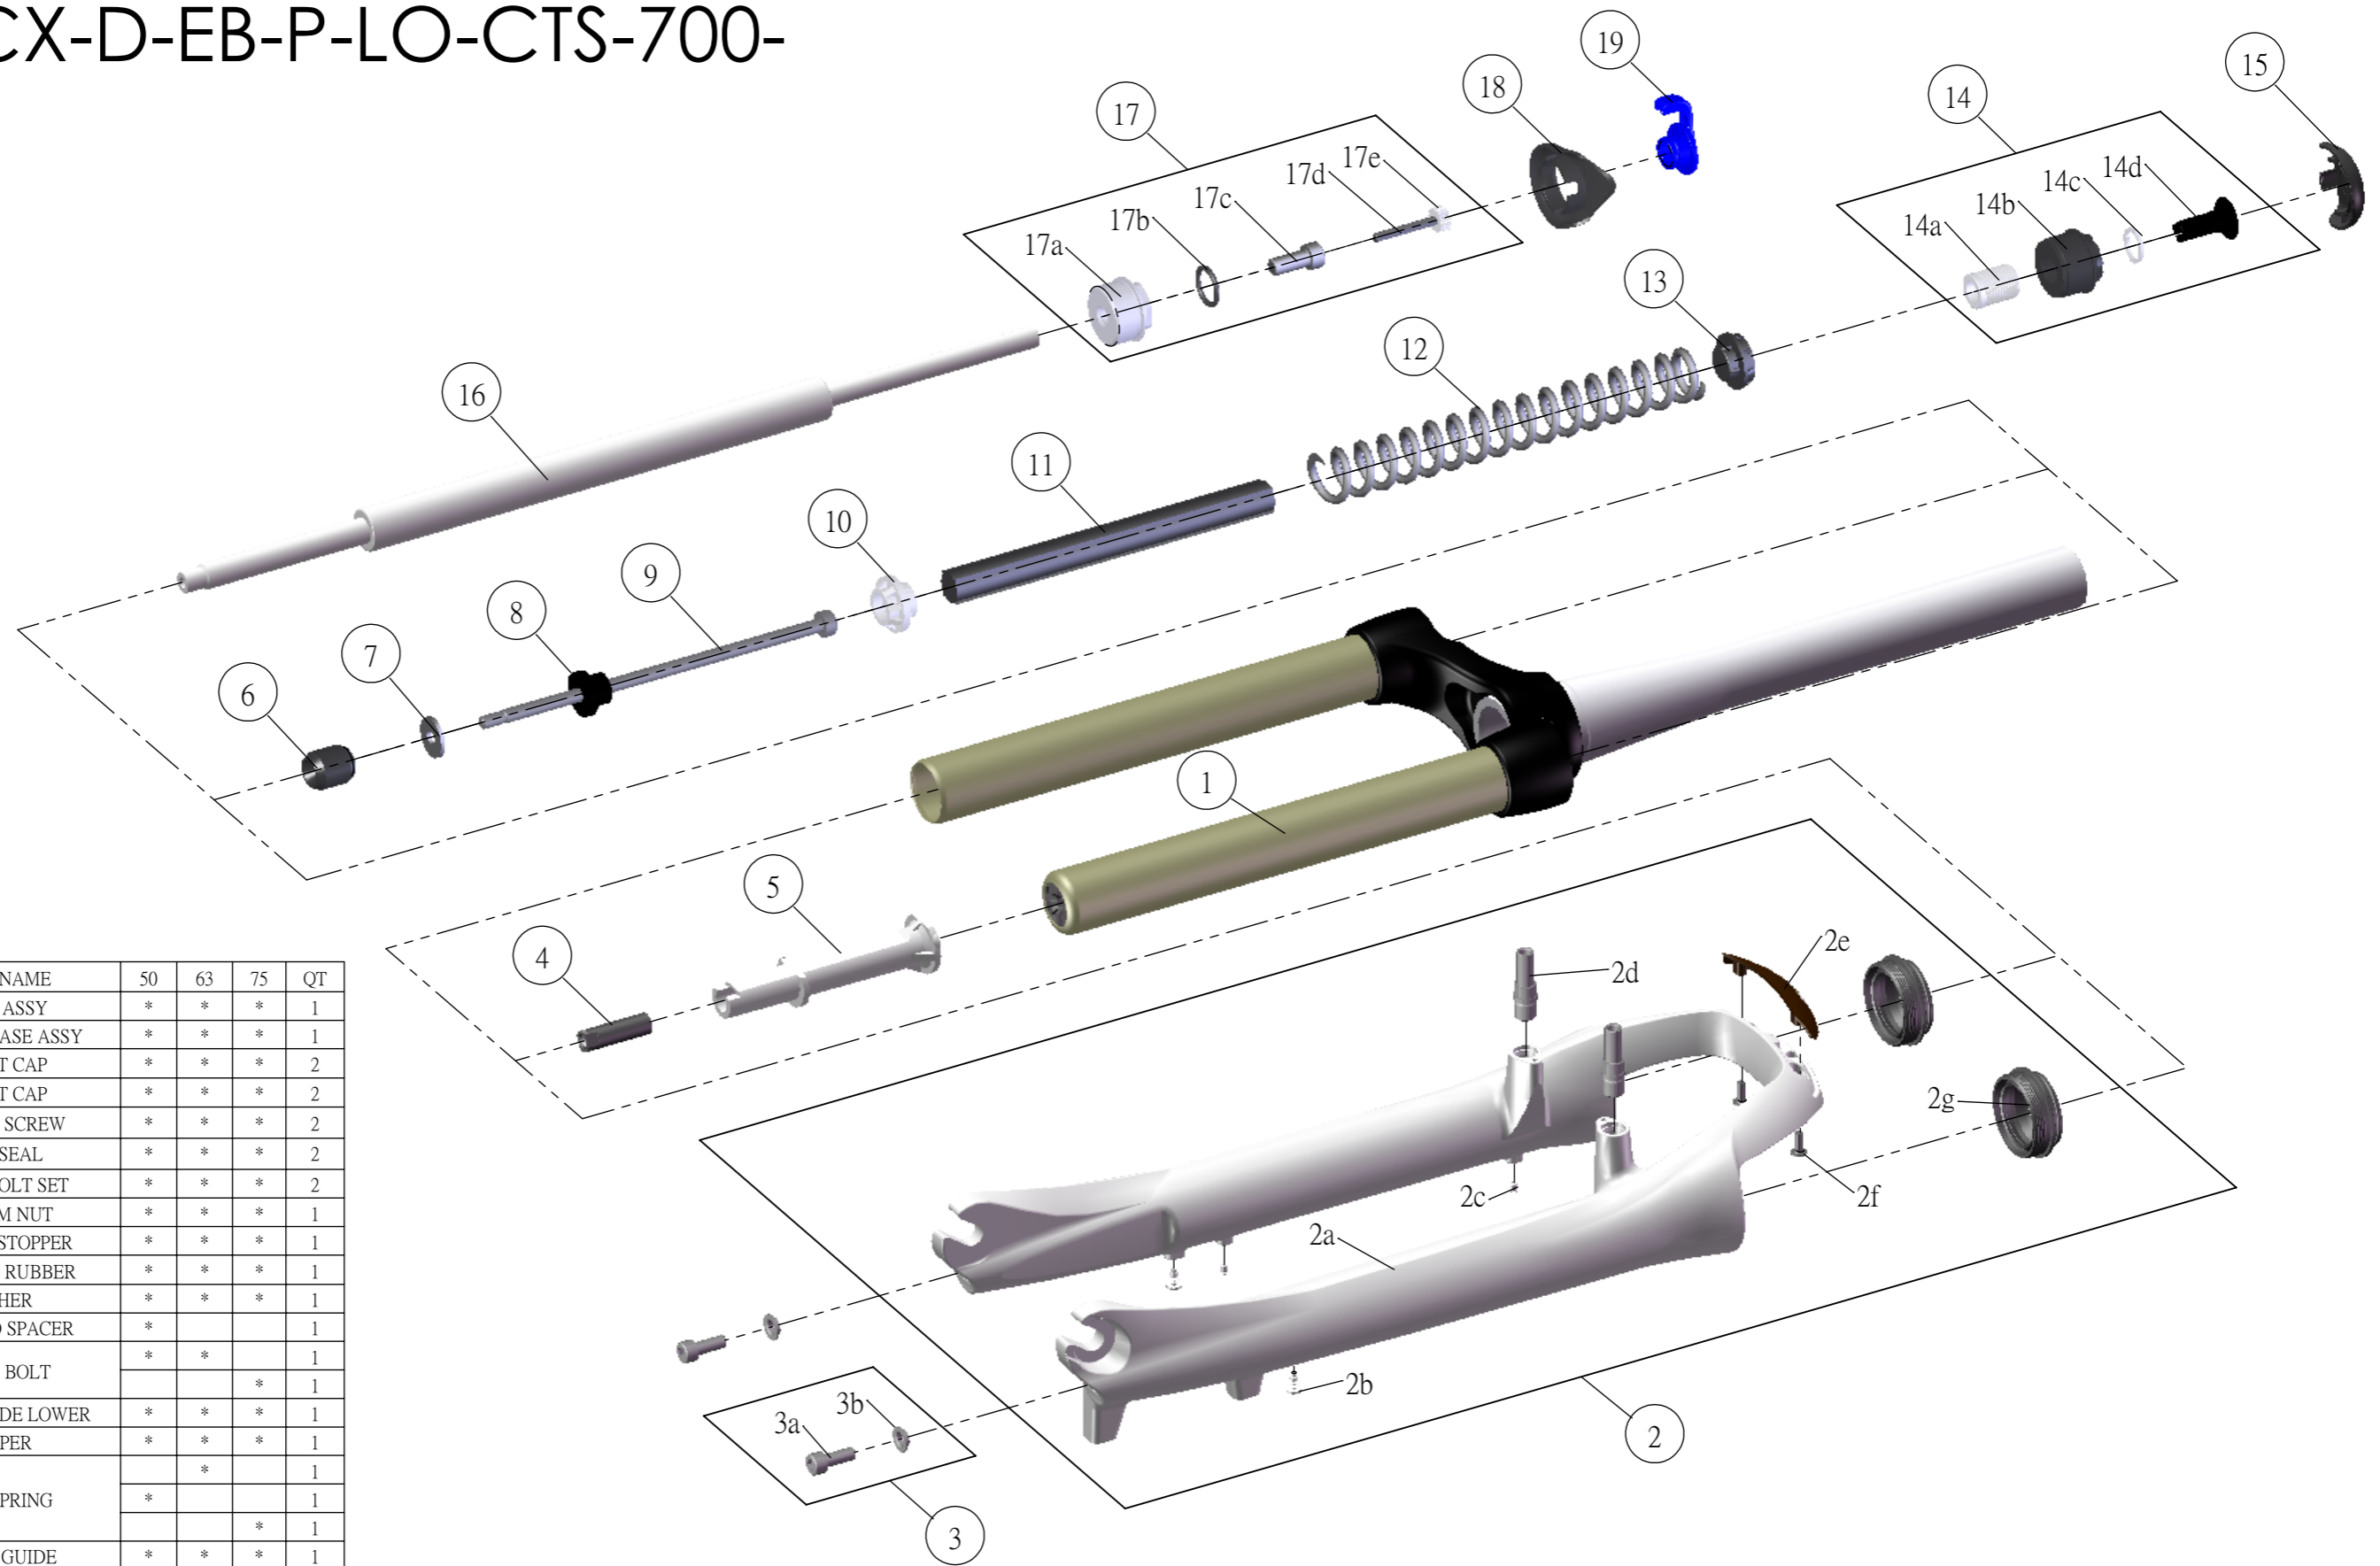

SR SUNTOUR

SF14-NCX-D-EB-P-LO-CTS-700-

Date	2013.07.03	Version	2
Amended	2019.03.14		

NO.	PARTS CODE	PARTS NAME	50	63	75	QT
1	FKE483-50	UPPER ASSY	*	*	*	1
2	FKE481	BOTTOM CASE ASSY	*	*	*	1
2b	FAA199	MOUNT CAP	*	*	*	2
2c	FAA200	MOUNT CAP	*	*	*	2
2f	FSB124	TAPPING SCREW	*	*	*	2
2g	FAA070-10	DUST SEAL	*	*	*	2
3	FKA044	FIXING BOLT SET	*	*	*	2
4	FSN027	BOTTOM NUT	*	*	*	1
5	FEG204	BOTTOM STOPPER	*	*	*	1
6	FEP086	REBOUND RUBBER	*	*	*	1
7	FSW042	WASHER	*	*	*	1
8	FEE452	REBOUND SPACER	*			1
9	FSB067-51	FIXING BOLT	*	*		1
	FSB067-69				*	1
10	FEG165	SPRING GUIDE LOWER	*	*	*	1
11	FEP531-10	DAMPER	*	*	*	1
12	FEP630	MAIN SPRING		*		1
	FEP631		*			1
	FEP633				*	1
13	FEE434-40	SPRING GUIDE	*	*	*	1
14	FKE213-22	ADJUSTER ASSY	*	*	*	1
15	FEE813-10	PRELOAD COVER	*	*	*	1
16	FUN027-18	DAMPER UNIT	*	*	*	1
17	FKE214-16	LO TOP CAP ASSY	*	*	*	1
18	FEE812-10	LO KNOB COVER	*	*	*	1
19	FEE809-10	ADJUST KNOB	*	*	*	1