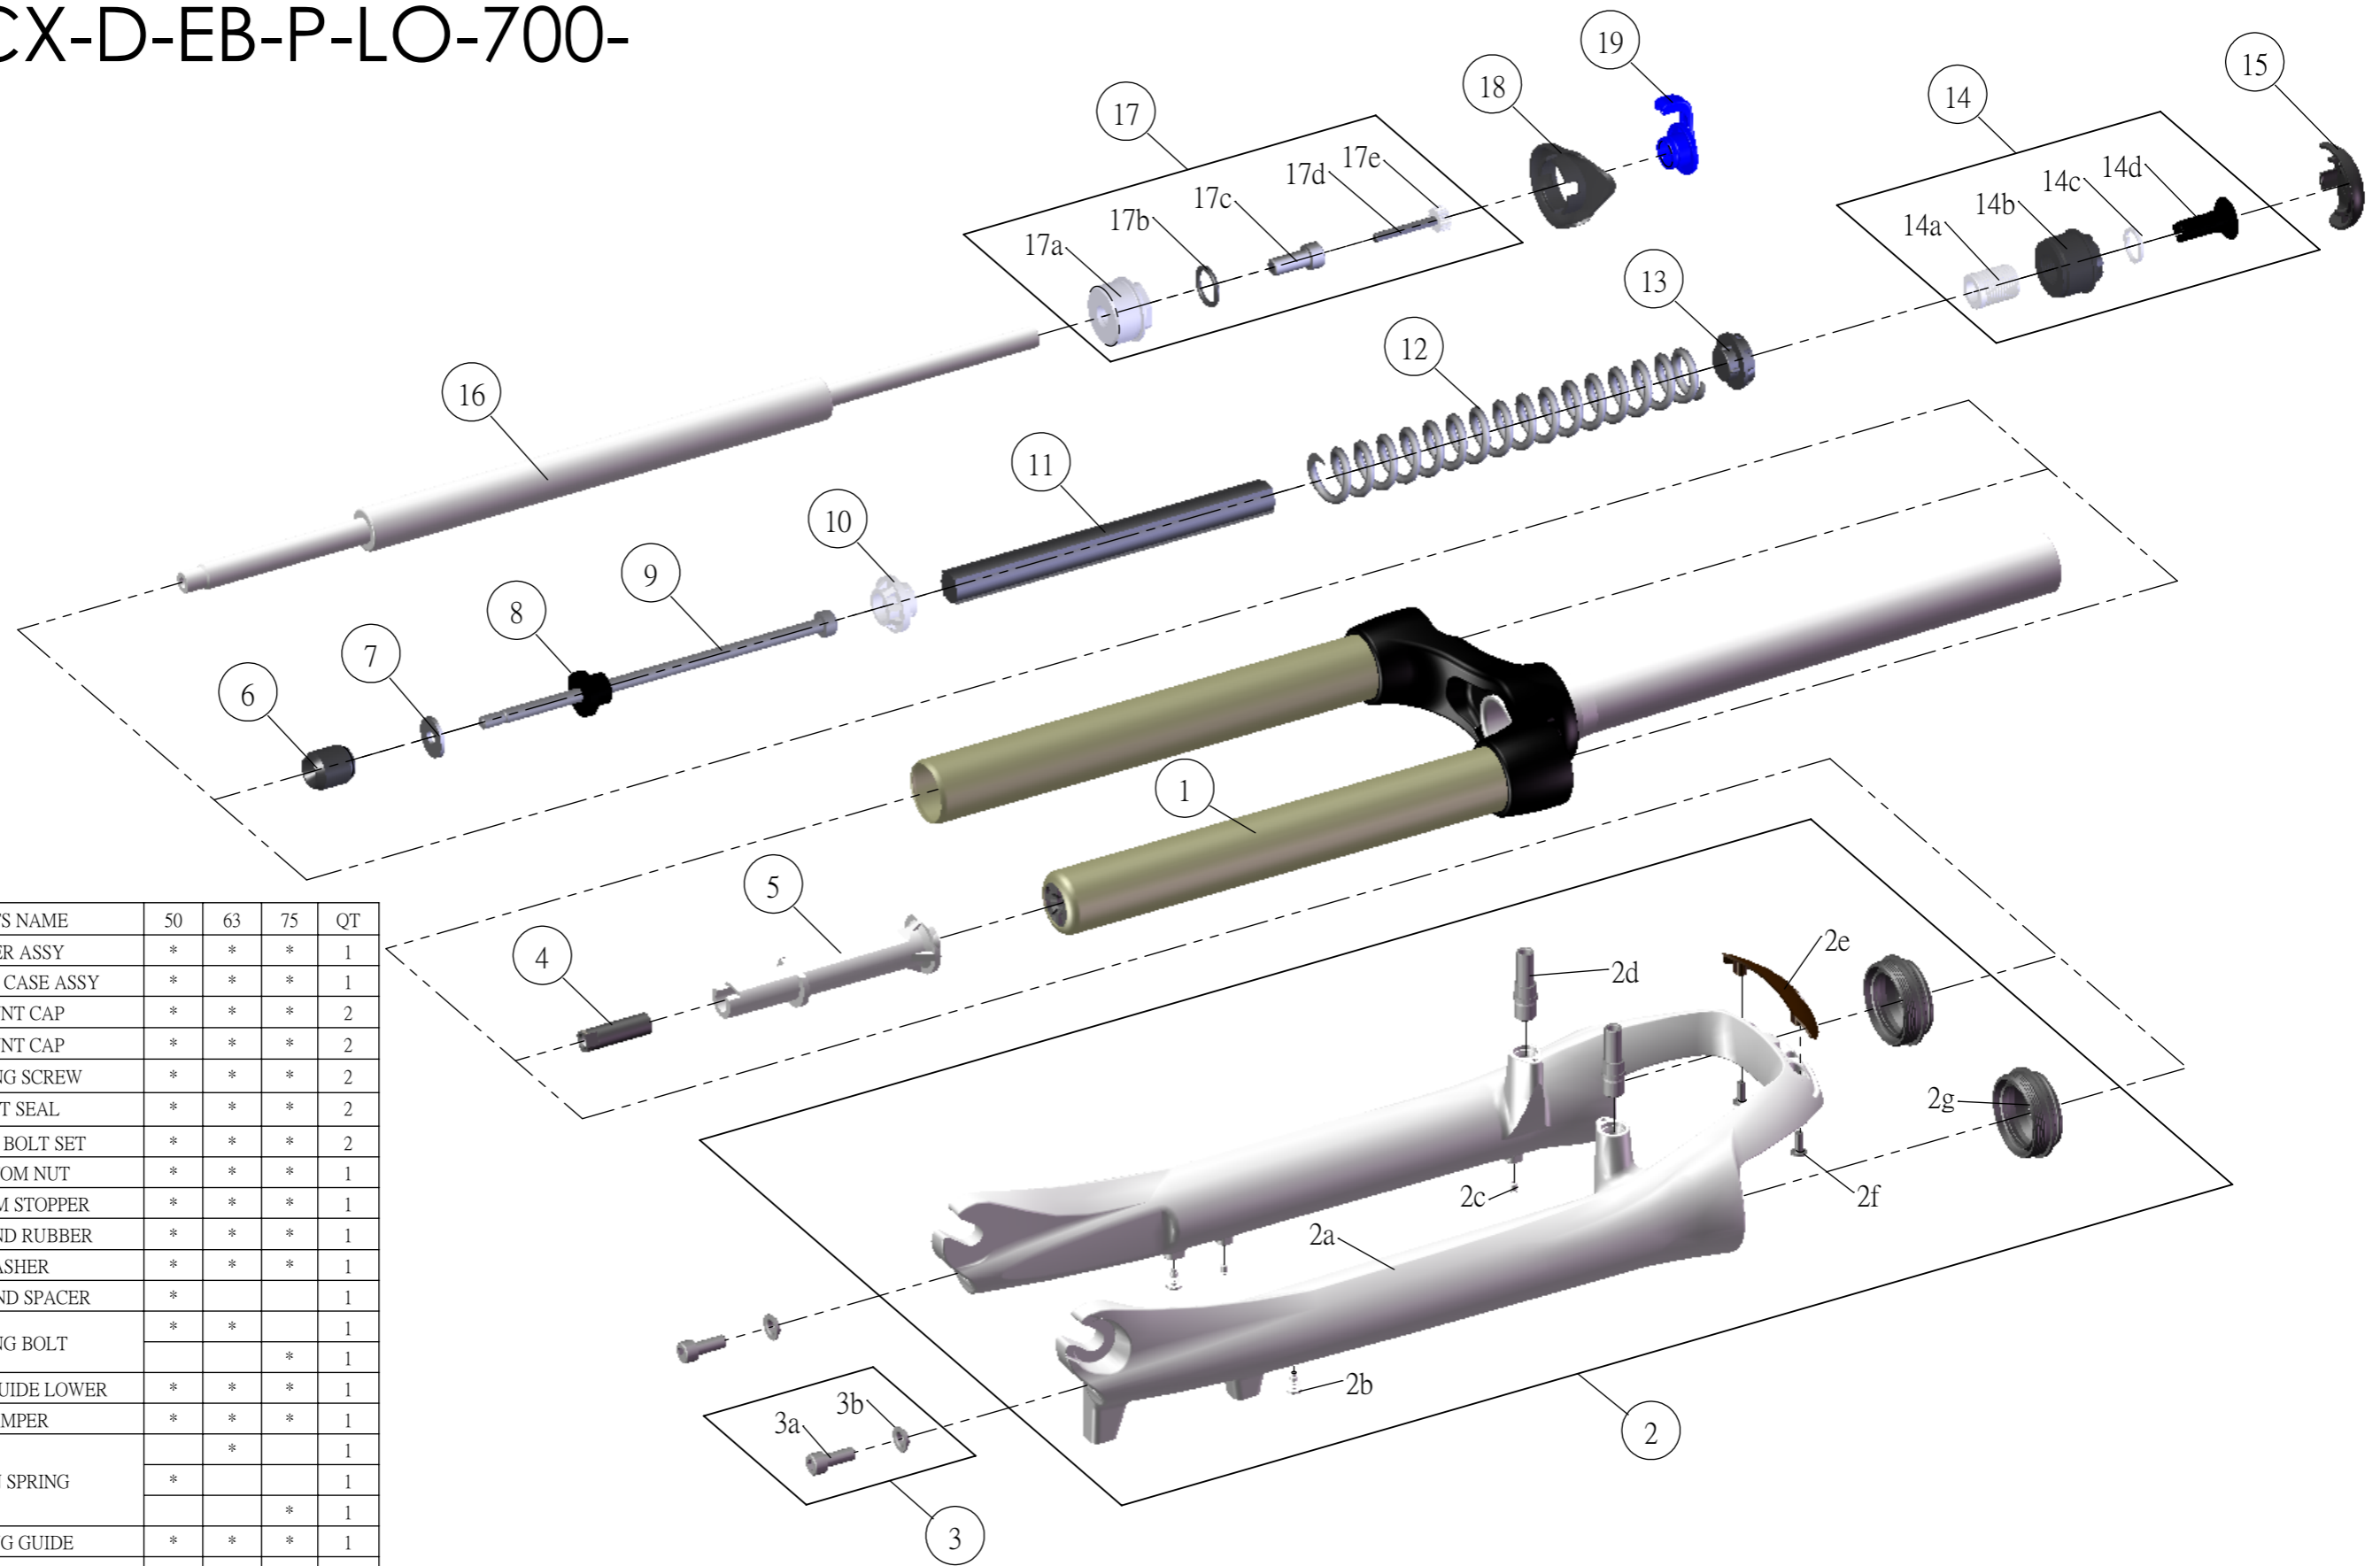

# SR SUNTOUR

## SF14-NCX-D-EB-P-LO-700-

Date	2013.07.03	Version	2
Amended	2019.03.14		

NO.	PARTS CODE	PARTS NAME	50	63	75	QT
1	FKE401-06	UPPER ASSY	*	*	*	1
2	FKE481	BOTTOM CASE ASSY	*	*	*	1
2b	FAA199	MOUNT CAP	*	*	*	2
2c	FAA200	MOUNT CAP	*	*	*	2
2f	FSB124	TAPPING SCREW	*	*	*	2
2g	FAA070-10	DUST SEAL	*	*	*	2
3	FKA044	FIXING BOLT SET	*	*	*	2
4	FSN027	BOTTOM NUT	*	*	*	1
5	FEG204	BOTTOM STOPPER	*	*	*	1
6	FEP086	REBOUND RUBBER	*	*	*	1
7	FSW042	WASHER	*	*	*	1
8	FEE452	REBOUND SPACER	*			1
9	FSB067-51	FIXING BOLT	*	*		1
	FSB067-69				*	1
10	FEG165	SPRING GUIDE LOWER	*	*	*	1
11	FEP531-10	DAMPER	*	*	*	1
12	FEP630	MAIN SPRING		*		1
	FEP631		*		1	
	FEP633				*	1
13	FEE434-40	SPRING GUIDE	*	*	*	1
14	FKE213-22	ADJUSTER ASSY	*	*	*	1
15	FEE813-10	PRELOAD COVER	*	*	*	1
16	FUN027-18	DAMPER UNIT	*	*	*	1
17	FKE214-16	LO TOP CAP ASSY	*	*	*	1
18	FEE812-10	LO KNOB COVER	*	*	*	1
19	FEE809-10	ADJUST KNOB	*	*	*	1