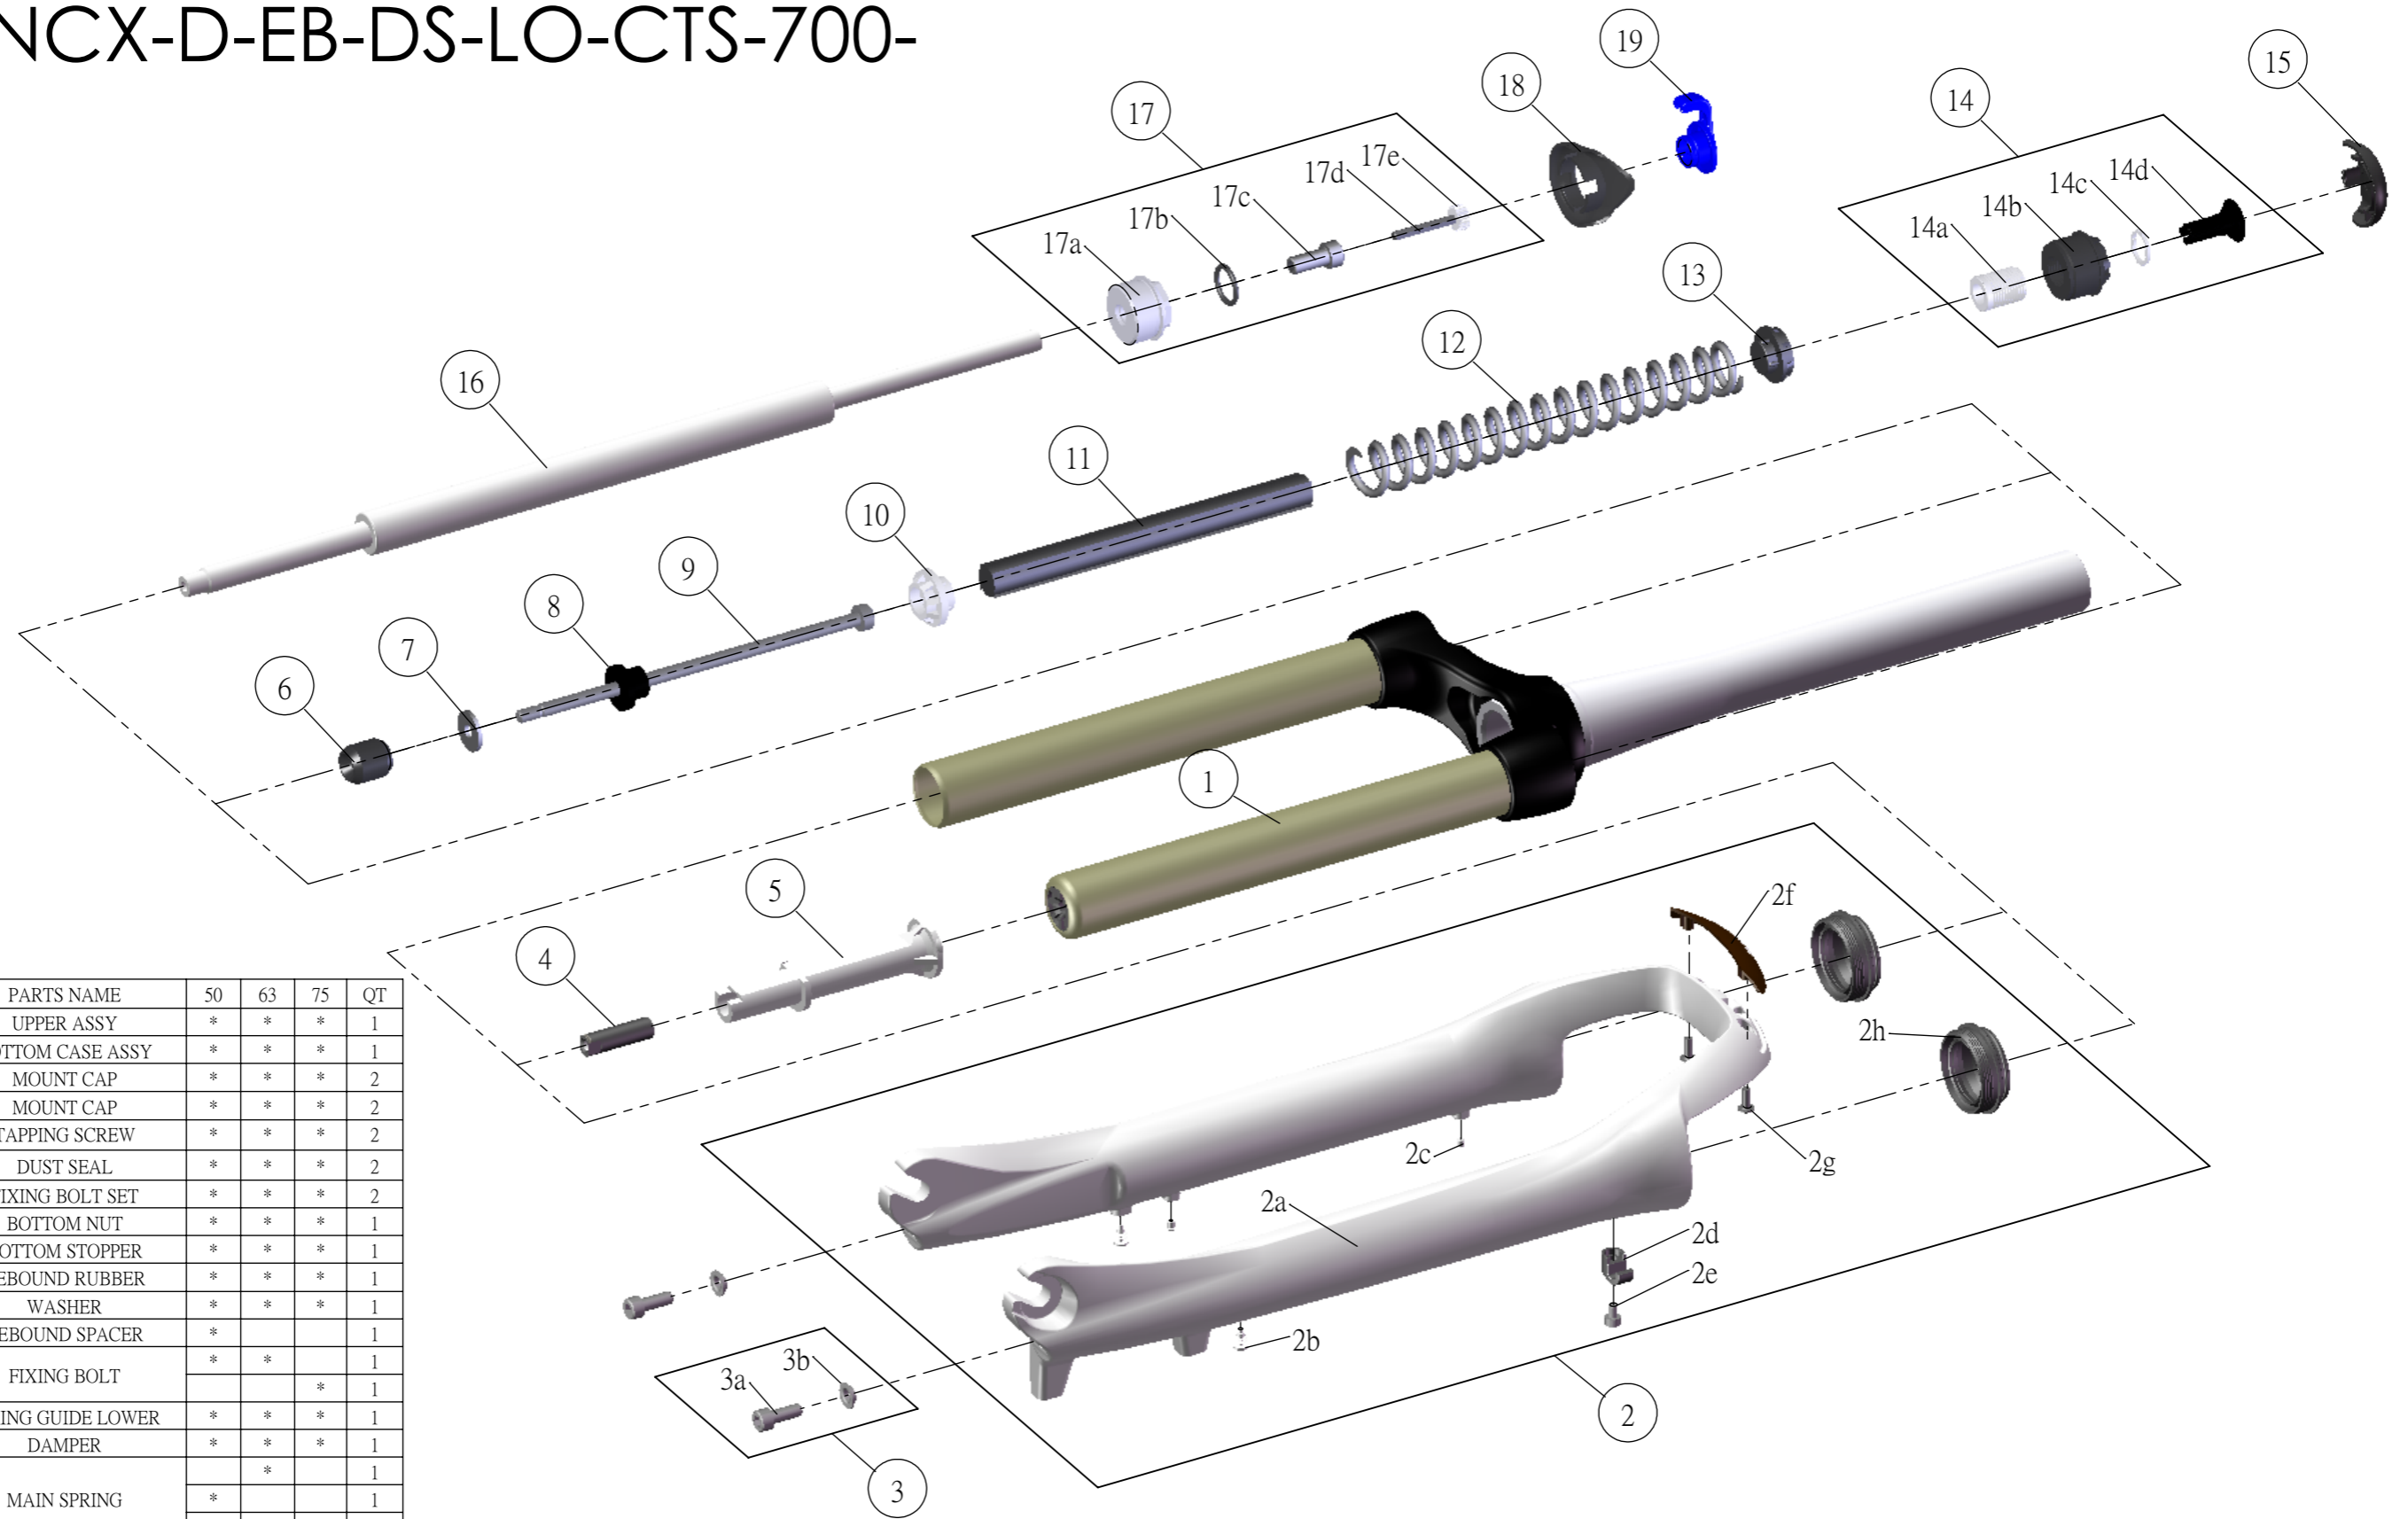

SR SUNTOUR

SF14-NCX-D-EB-DS-LO-CTS-700-

NO.	PARTS CODE	PARTS NAME	50	63	75	QT
1	FKE483-50	UPPER ASSY	*	*	*	1
2	FKE482	BOTTOM CASE ASSY	*	*	*	1
2b	FAA199	MOUNT CAP	*	*	*	2
2c	FAA200	MOUNT CAP	*	*	*	2
2g	FSB124	TAPPING SCREW	*	*	*	2
2h	FAA070-10	DUST SEAL	*	*	*	2
3	FKA044	FIXING BOLT SET	*	*	*	2
4	FSN027	BOTTOM NUT	*	*	*	1
5	FEG204	BOTTOM STOPPER	*	*	*	1
6	FEP086	REBOUND RUBBER	*	*	*	1
7	FSW042	WASHER	*	*	*	1
8	FEE452	REBOUND SPACER	*			1
9	FSB067-51	FIXING BOLT	*	*		1
	FSB067-69				*	1
10	FEG165	SPRING GUIDE LOWER	*	*	*	1
11	FEP531-10	DAMPER	*	*	*	1
12	FEP630	MAIN SPRING	*	*		1
	FEP631					1
	FEP633				*	1
13	FEE434-40	SPRING GUIDE	*	*	*	1
14	FKE213-22	ADJUSTER ASSY	*	*	*	1
15	FEE813-10	PRELOAD COVER	*	*	*	1
16	FUN027-18	DAMPER UNIT	*	*	*	1
17	FKE214-16	LO TOP CAP ASSY	*	*	*	1
18	FEE812-10	LO KNOB COVER	*	*	*	1
19	FEE809-10	ADJUST KNOB	*	*	*	1