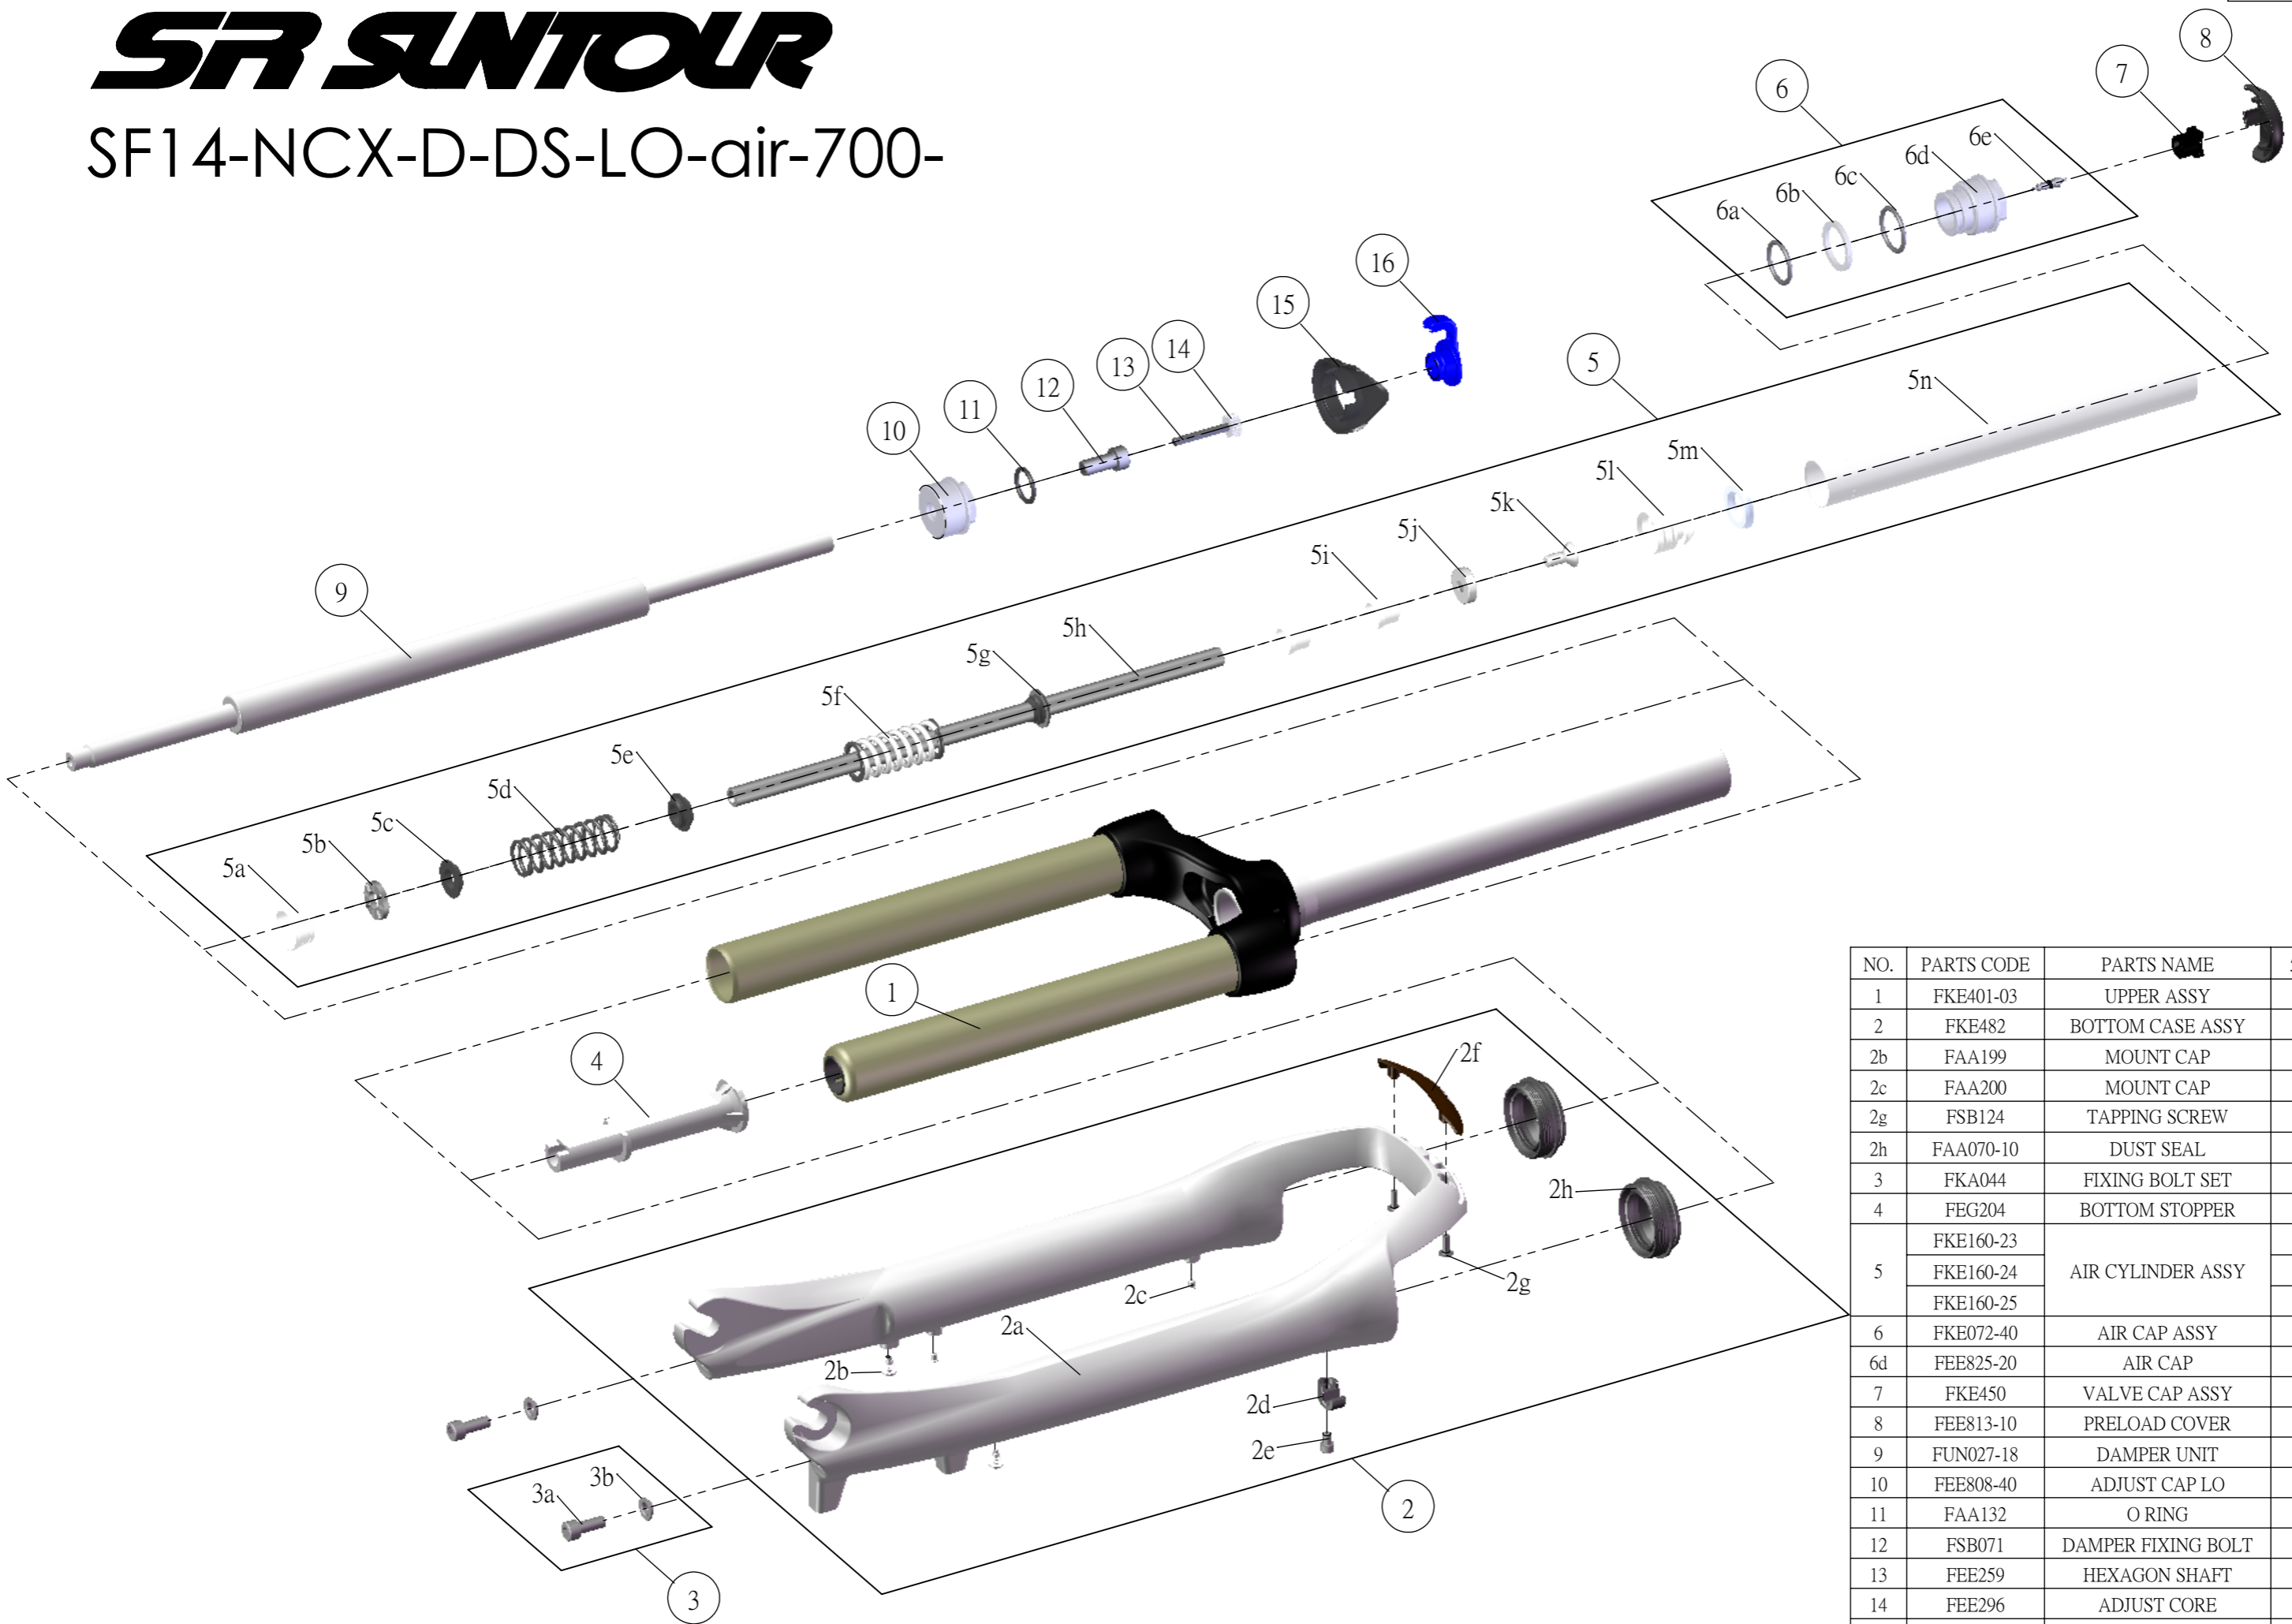

SUNTOUR

SF14-NCX-D-DS-LO-air-700-

NO.	PARTS CODE	PARTS NAME	50	63	75	QT
1	FKE401-03	UPPER ASSY	*	*	*	1
2	FKE482	BOTTOM CASE ASSY	*	*	*	1
2b	FAA199	MOUNT CAP	*	*	*	2
2c	FAA200	MOUNT CAP	*	*	*	2
2g	FSB124	TAPPING SCREW	*	*	*	2
2h	FAA070-10	DUST SEAL	*	*	*	2
3	FKA044	FIXING BOLT SET	*	*	*	2
4	FEG204	BOTTOM STOPPER	*	*	*	1
5	FKE160-23	AIR CYLINDER ASSY			*	1
	FKE160-24			*	1	
	FKE160-25		*		1	
6	FKE072-40	AIR CAP ASSY	*	*	*	1
6d	FEE825-20	AIR CAP	*	*	*	1
7	FKE450	VALVE CAP ASSY	*	*	*	1
8	FEE813-10	PRELOAD COVER	*	*	*	1
9	FUN027-18	DAMPER UNIT	*	*	*	1
10	FEE808-40	ADJUST CAP LO	*	*	*	1
11	FAA132	O RING	*	*	*	1
12	FSB071	DAMPER FIXING BOLT	*	*	*	1
13	FEE259	HEXAGON SHAFT	*	*	*	1
14	FEE296	ADJUST CORE	*	*	*	1
15	FEE812-10	LO KNOB COVER	*	*	*	1
16	FEE809-10	ADJUST KNOB	*	*	*	1