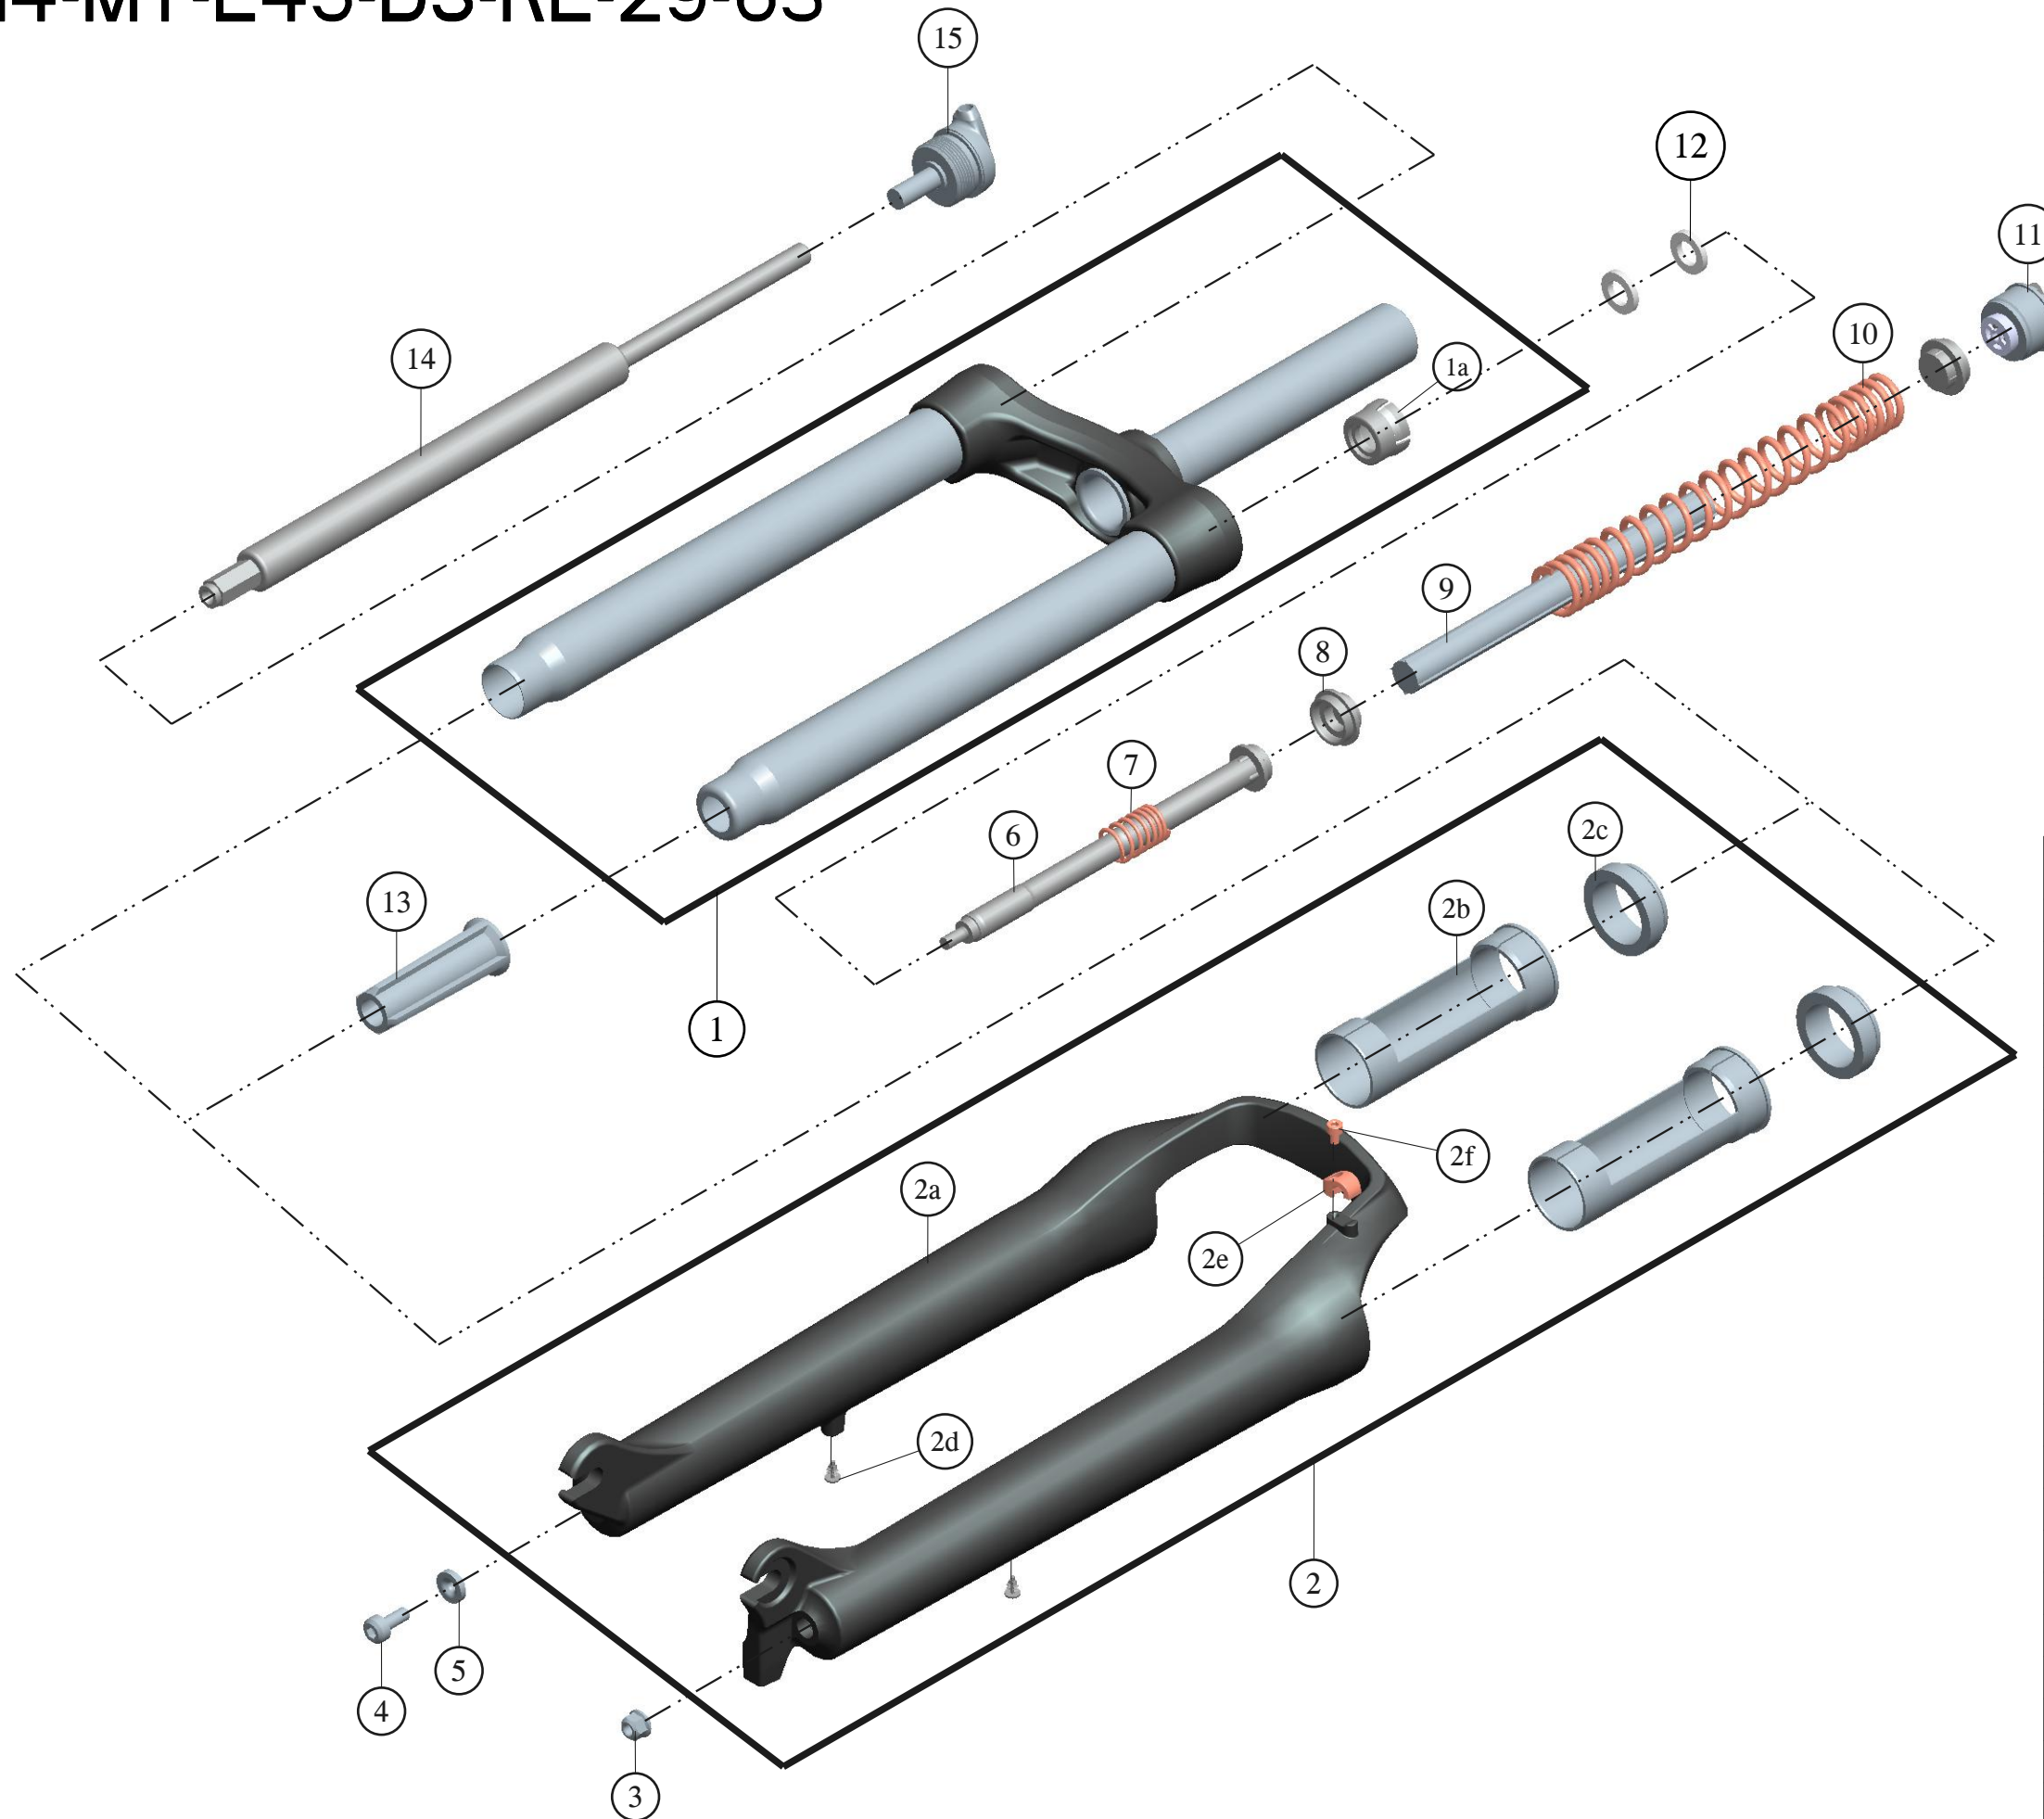

## SF14-MT-E45-DS-RL-29-63

Date	2013.5.18	Version	1
Amended			

NO.	PART NAME	PART CODE	QTY.
1	UPPER ASSY	FKZ019-01	1
1a	FORK NOSE	FEE805	1
2	BOTTOM CASE ASSY	FKZ020-10	1
2a	BOTTOM CASE	FPB337	1
2b	SLIDER SLEEVE	FEG137	2
2c	DUST SEAL	FAA169-20	2
2d	MOUNT CAP	FAA199	2
2e	HOSE GUIDE	FEE797	1
2f	FIXING BOLT	FSB153	1
3	FIXING NUT	FSN023	2
4	FIXING BOLT	FSB070	1
5	WASHER	FSW025	1
6	SUPPORT TUBE	FEE800	1
7	REBOUND SPRING	FEP189-20	1
8	SPRING GUIDE	FEE434-10	2
9	DAMPER	FEP320-10	1
10	MAIN SPRING	FEP636	1
11	ADJUST SYSTEM	FKE009-21	1
12	REBOUND RUBBER	FEP053	2
13	BOTTOM STOPPER	FEE959-00	1
14	DAMPER UNIT	FUN015-03	1
15	REMOTE SPEED LOCK ASSY	FKE310-70	1