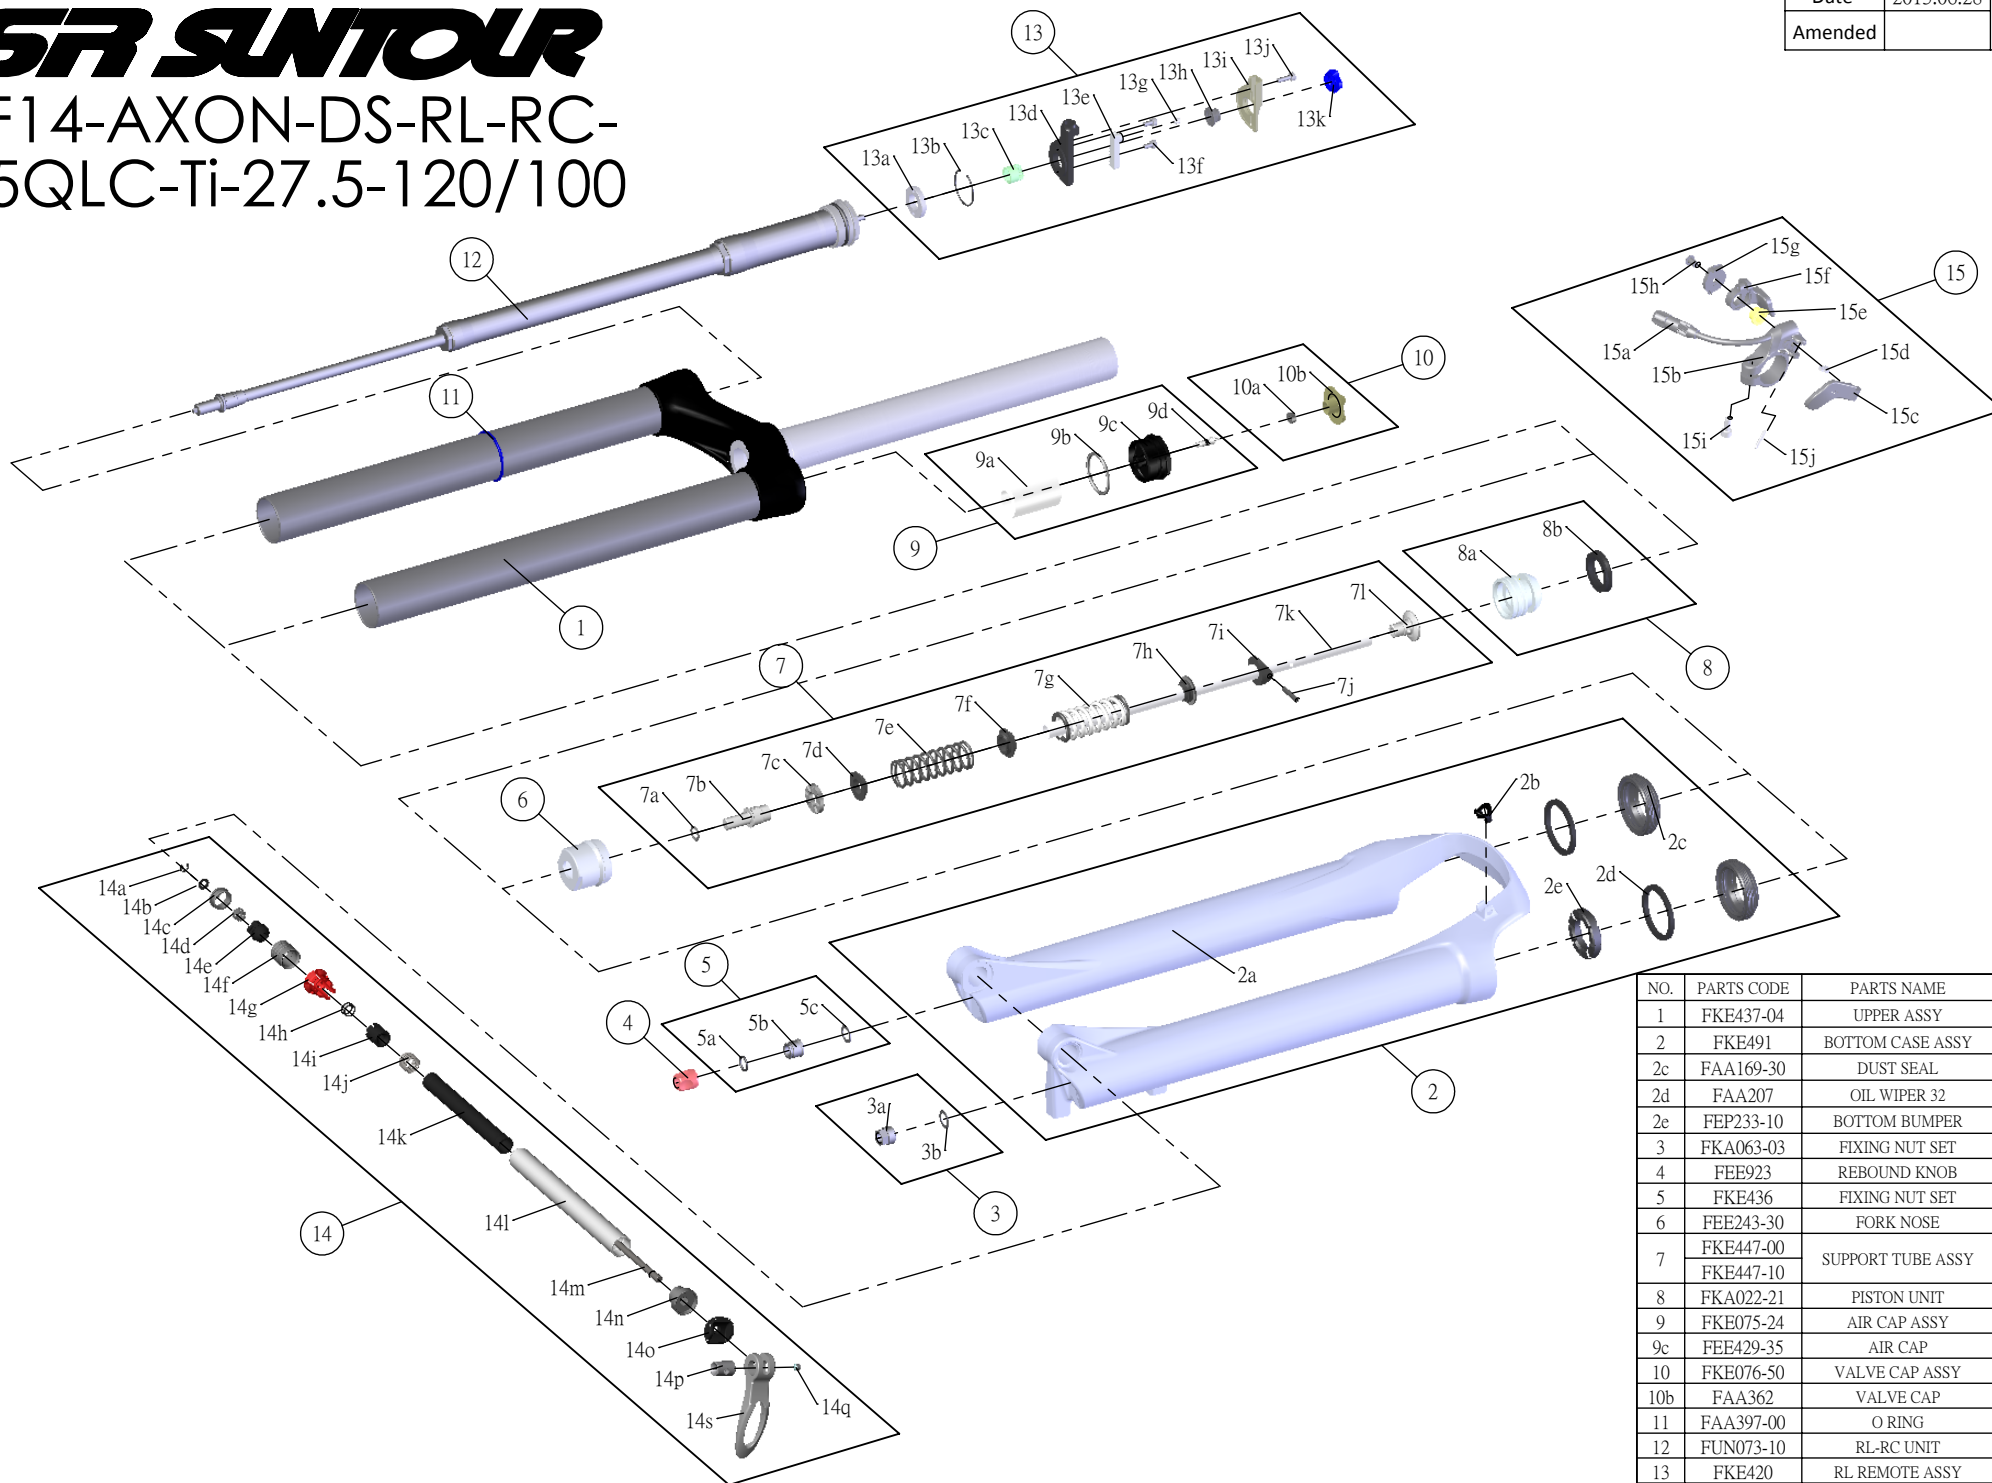

SR SUNTOUR

SF1 4-AXON-DS-RL-RC-
15QLC-Ti-27.5-120/100

Date	2013.06.28	Version	1
Amended			

NO.	PARTS CODE	PARTS NAME	120	100	QT
1	FKE437-04	UPPER ASSY	*	*	1
2	FKE491	BOTTOM CASE ASSY	*	*	1
2c	FAA169-30	DUST SEAL	*	*	2
2d	FAA207	OIL WIPER 32	*	*	2
2e	FEP233-10	BOTTOM BUMPER	*	*	1
3	FKA063-03	FIXING NUT SET	*	*	1
4	FEE923	REBOUND KNOB	*	*	1
5	FKE436	FIXING NUT SET	*	*	1
6	FEE243-30	FORK NOSE	*	*	1
7	FKE447-00	SUPPORT TUBE ASSY	*		1
	FKE447-10			*	1
8	FKA022-21	PISTON UNIT	*	*	1
9	FKE075-24	AIR CAP ASSY	*	*	1
9c	FEE429-35	AIR CAP	*	*	1
10	FKE076-50	VALVE CAP ASSY	*	*	1
10b	FAA362	VALVE CAP	*	*	1
11	FAA397-00	O RING	*	*	1
12	FUN073-10	RL-RC UNIT	*	*	1
13	FKE420	RL REMOTE ASSY	*	*	1
14	FKA069-15	QLC Ti 15AXLE SET	*	*	1
15	SL12SC-RLO	REMOTE LEVER ASSY	*	*	1