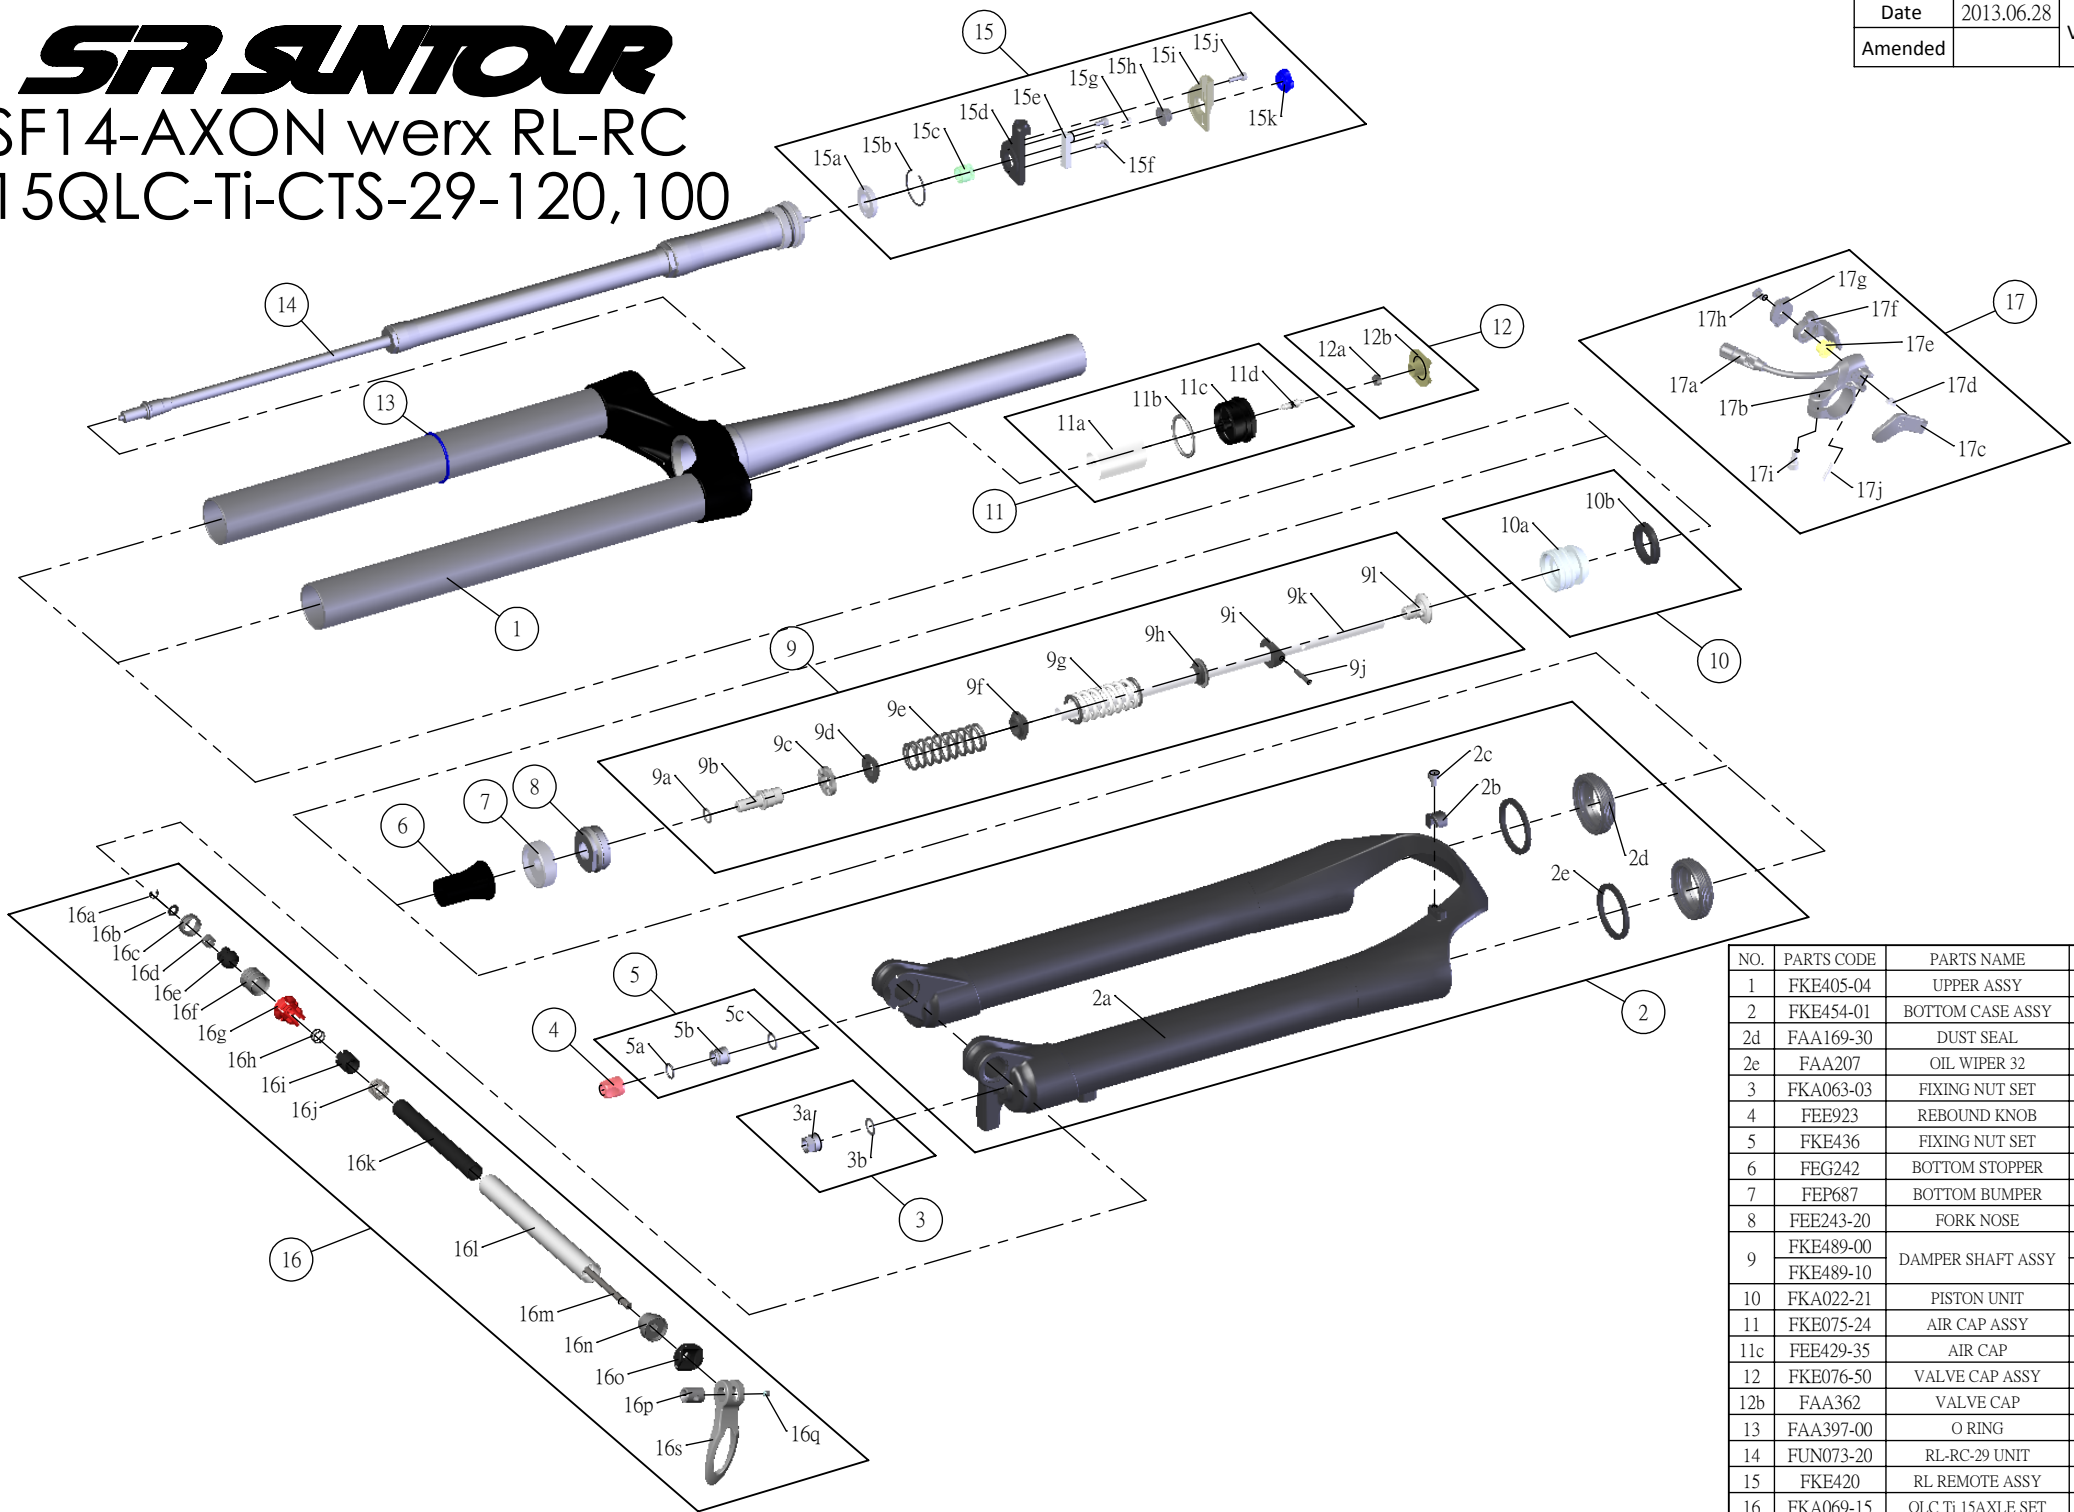

SR SUNTOUR

SF14-AXON werx RL-RC 15QLC-Ti-CTS-29-120,100

Date	2013.06.28	Version	1
Amended			

NO.	PARTS CODE	PARTS NAME	120	100	QT
1	FKE405-04	UPPER ASSY	*	*	1
2	FKE454-01	BOTTOM CASE ASSY	*	*	1
2d	FAA169-30	DUST SEAL	*	*	2
2e	FAA207	OIL WIPER 32	*	*	2
3	FKA063-03	FIXING NUT SET	*	*	1
4	FEE923	REBOUND KNOB	*	*	1
5	FKE436	FIXING NUT SET	*	*	1
6	FEG242	BOTTOM STOPPER	*	*	1
7	FEP687	BOTTOM BUMPER	*	*	1
8	FEE243-20	FORK NOSE	*	*	1
9	FKE489-00	DAMPER SHAFT ASSY	*	*	1
	FKE489-10		*	*	1
10	FKA022-21	PISTON UNIT	*	*	1
11	FKE075-24	AIR CAP ASSY	*	*	1
11c	FEE429-35	AIR CAP	*	*	1
12	FKE076-50	VALVE CAP ASSY	*	*	1
12b	FAA362	VALVE CAP	*	*	1
13	FAA397-00	O RING	*	*	1
14	FUN073-20	RL-RC-29 UNIT	*	*	1
15	FKE420	RL REMOTE ASSY	*	*	1
16	FKA069-15	QLC TI 15AXLE SET	*	*	1
17	SL12SC-RLO	REMOTE LEVER ASSY	*	*	1