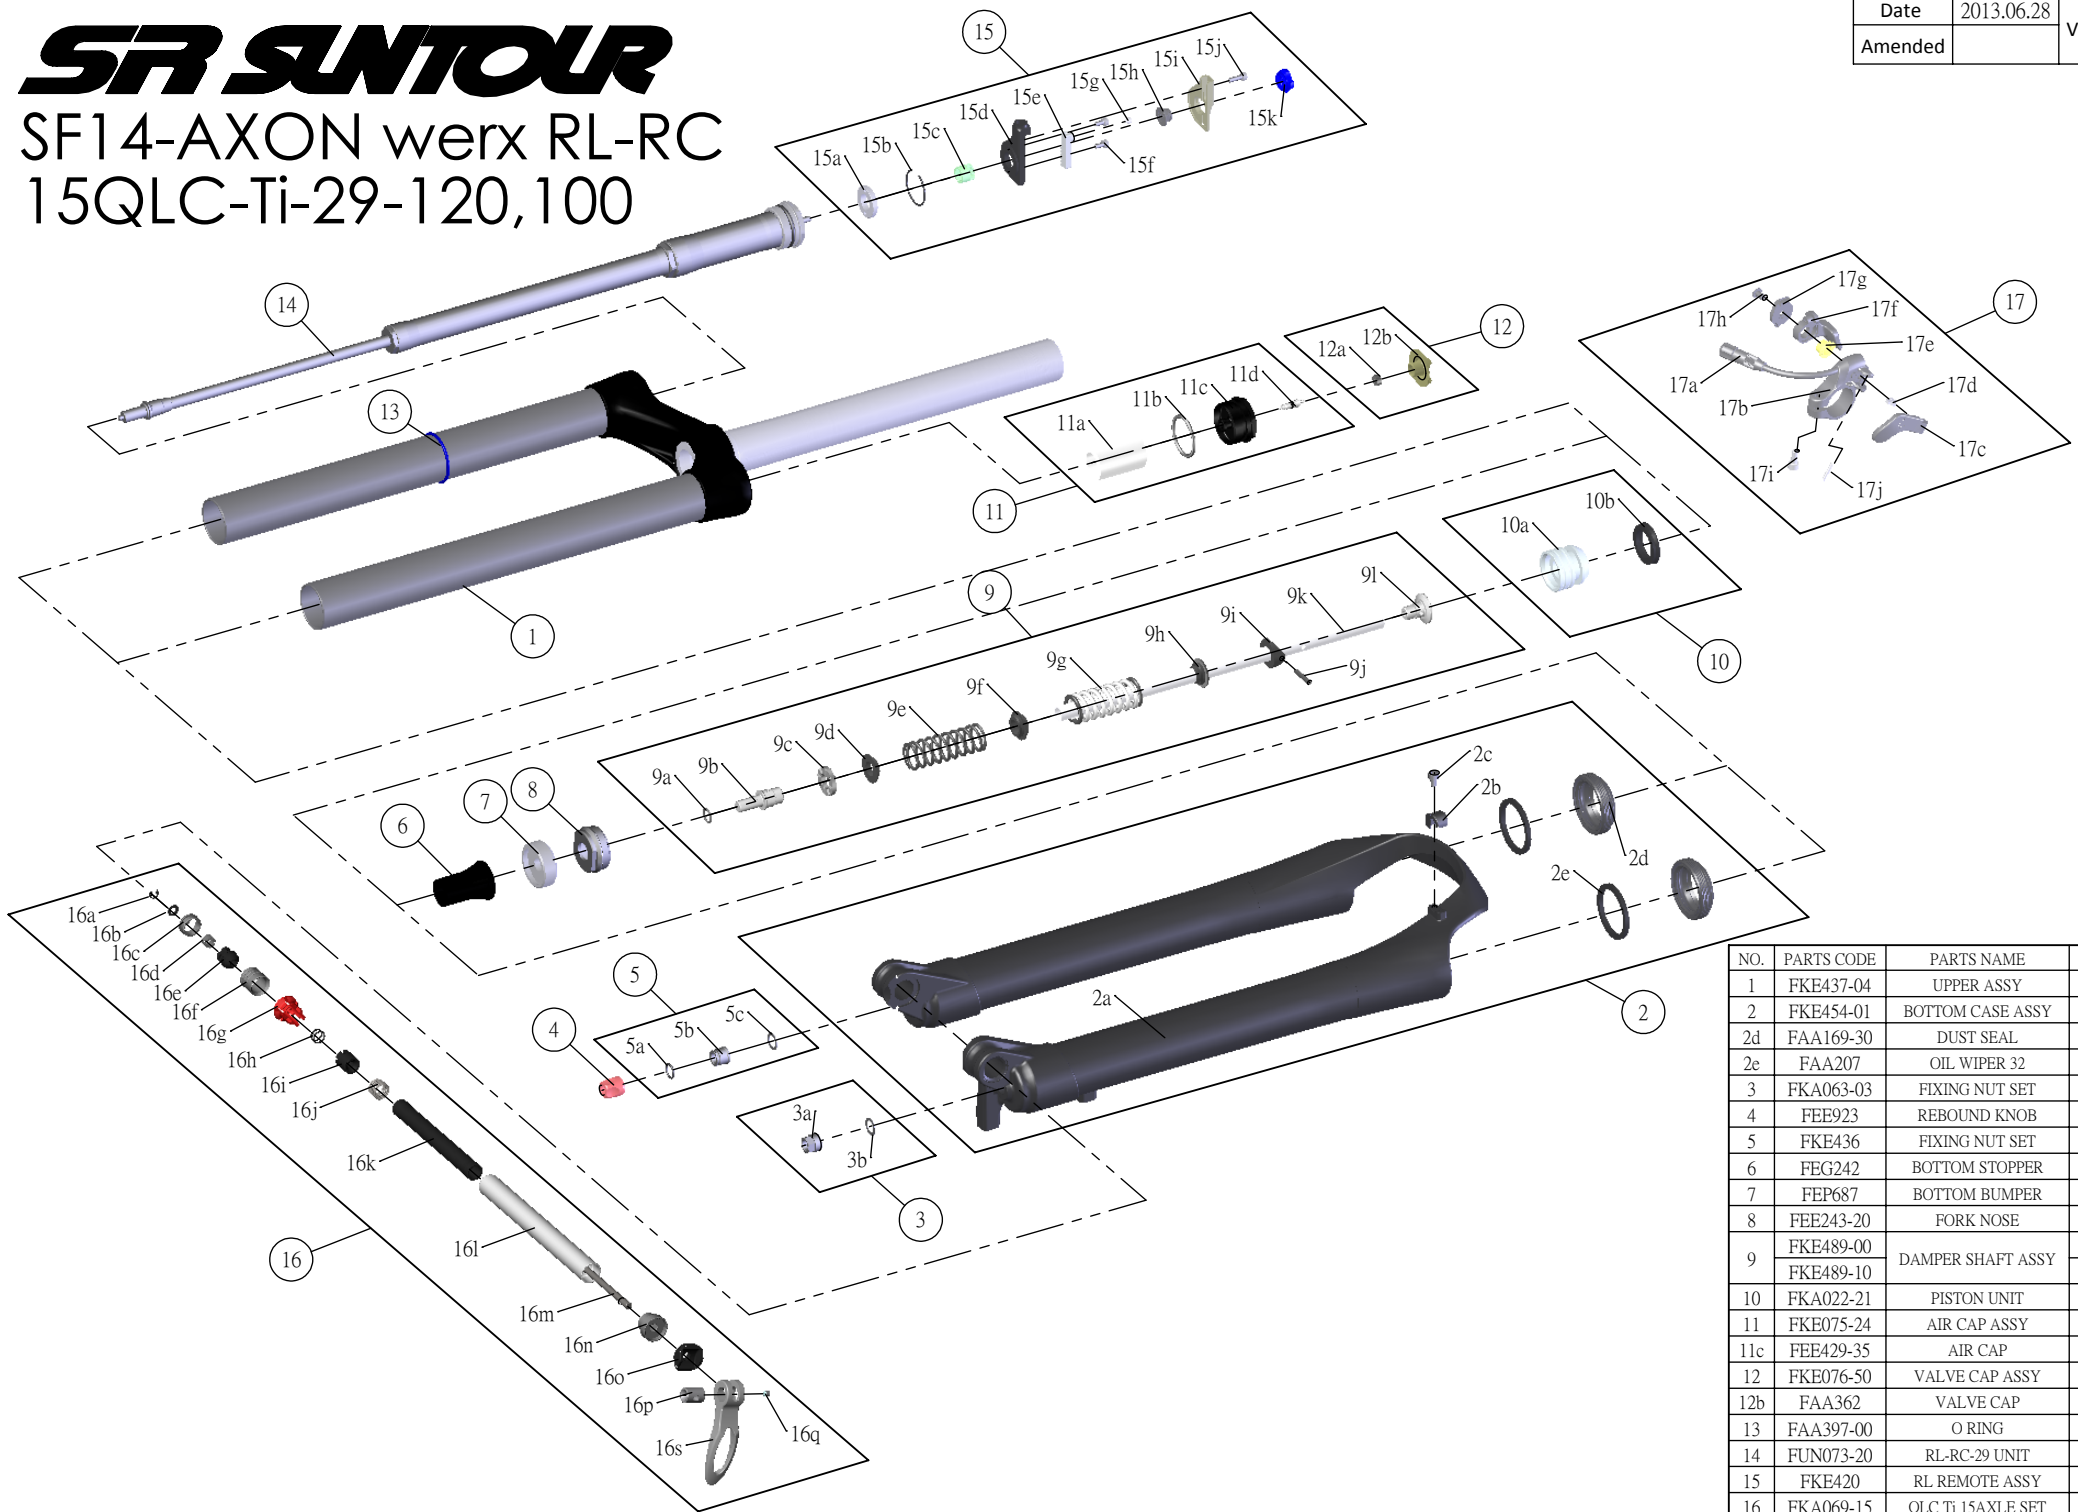

SR SUNTOUR

SF14-AXON werx RL-RC
15QLC-Ti-29-120,100

Date	2013.06.28	Version	1
Amended			

NO.	PARTS CODE	PARTS NAME	120	100	QT
1	FKE437-04	UPPER ASSY	*	*	1
2	FKE454-01	BOTTOM CASE ASSY	*	*	1
2d	FAA169-30	DUST SEAL	*	*	2
2e	FAA207	OIL WIPER 32	*	*	2
3	FKA063-03	FIXING NUT SET	*	*	1
4	FEE923	REBOUND KNOB	*	*	1
5	FKE436	FIXING NUT SET	*	*	1
6	FEG242	BOTTOM STOPPER	*	*	1
7	FEP687	BOTTOM BUMPER	*	*	1
8	FEE243-20	FORK NOSE	*	*	1
9	FKE489-00	DAMPER SHAFT ASSY	*	*	1
	FKE489-10		*	*	1
10	FKA022-21	PISTON UNIT	*	*	1
11	FKE075-24	AIR CAP ASSY	*	*	1
11c	FEE429-35	AIR CAP	*	*	1
12	FKE076-50	VALVE CAP ASSY	*	*	1
12b	FAA362	VALVE CAP	*	*	1
13	FAA397-00	O RING	*	*	1
14	FUN073-20	RL-RC-29 UNIT	*	*	1
15	FKE420	RL REMOTE ASSY	*	*	1
16	FKA069-15	QLC Ti 15AXLE SET	*	*	1
17	SL12SC-RLO	REMOTE LEVER ASSY	*	*	1