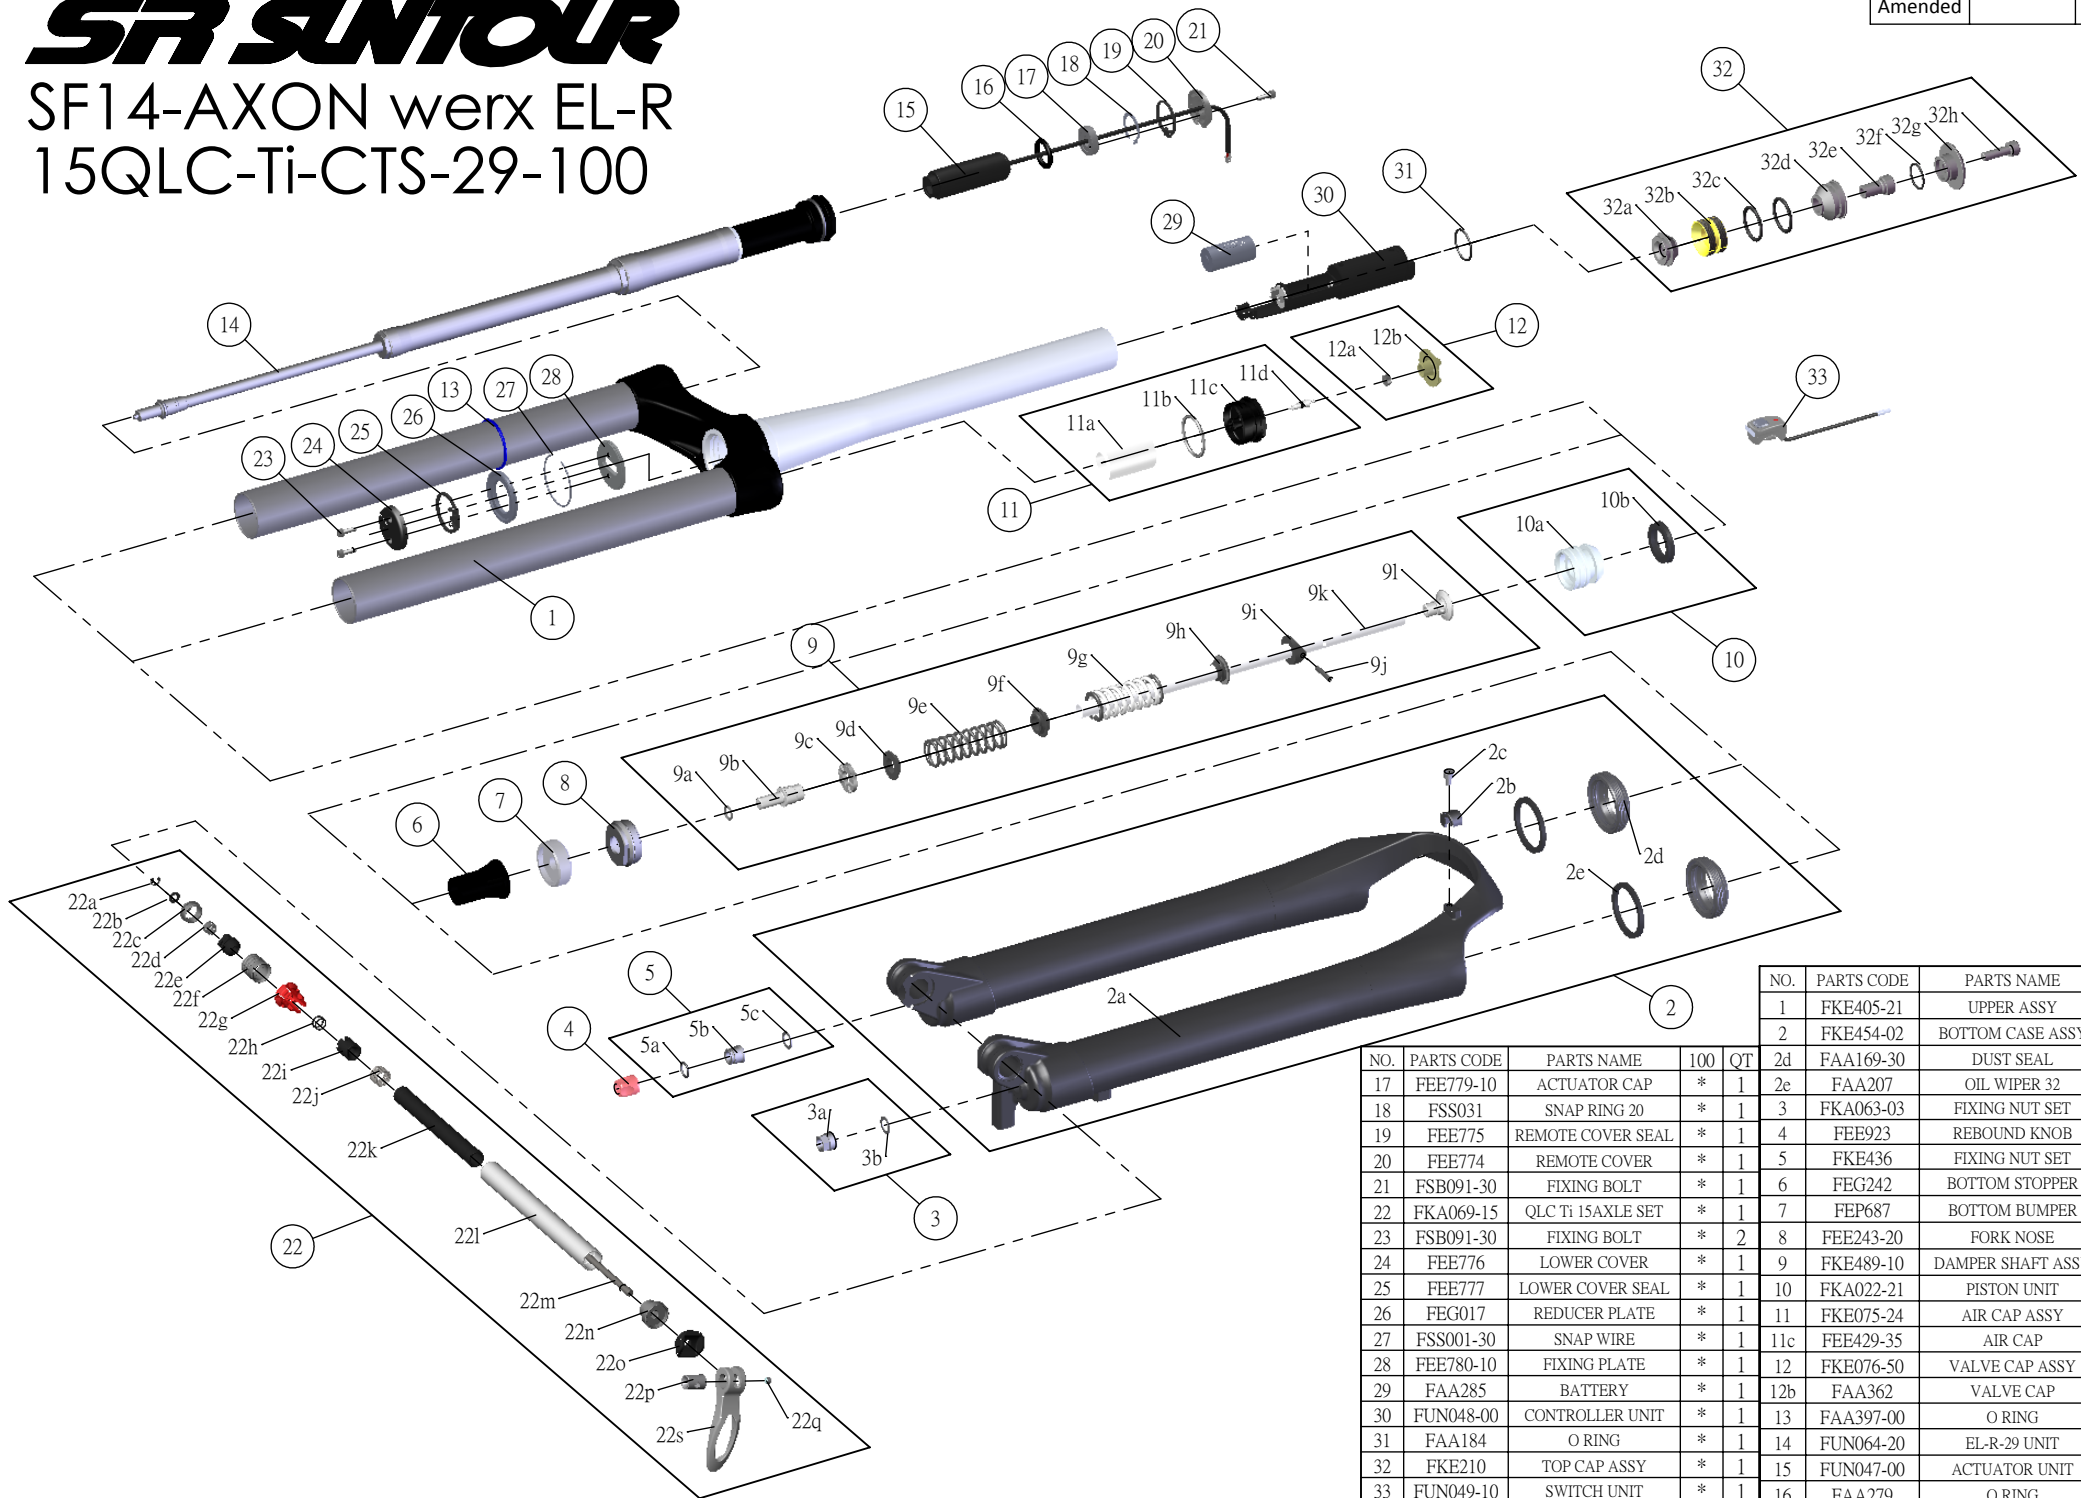

# SR SUNTOUR

SF1 4-AXON werx EL-R  
15QLC-Ti-CTS-29-100

Date	2013.06.28	Version	1
Amended			

NO.	PARTS CODE	PARTS NAME	100	QT
1	FKE405-21	UPPER ASSY	*	1
2	FKE454-02	BOTTOM CASE ASSY	*	1
3	FKA063-03	FIXING NUT SET	*	1
4	FEE923	REBOUND KNOB	*	1
5	FKE436	FIXING NUT SET	*	1
6	FEG242	BOTTOM STOPPER	*	1
7	FEP687	BOTTOM BUMPER	*	1
8	FEE243-20	FORK NOSE	*	1
9	FKE489-10	DAMPER SHAFT ASSY	*	1
10	FKA022-21	PISTON UNIT	*	1
11	FKE075-24	AIR CAP ASSY	*	1
12	FKE076-50	VALVE CAP ASSY	*	1
13	FAA397-00	O RING	*	1
14	FUN064-20	EL-R-29 UNIT	*	1
15	FUN047-00	ACTUATOR UNIT	*	1
16	FAA279	O RING	*	1
17	FEE779-10	ACTUATOR CAP	*	1
18	FSS031	SNAP RING 20	*	1
19	FEE775	REMOTE COVER SEAL	*	1
20	FEE774	REMOTE COVER	*	1
21	FSB091-30	FIXING BOLT	*	1
22	FKA069-15	QLC Ti 15AXLE SET	*	1
23	FSB091-30	FIXING BOLT	*	2
24	FEE776	LOWER COVER	*	1
25	FEE777	LOWER COVER SEAL	*	1
26	PEG017	REDUCER PLATE	*	1
27	FSS001-30	SNAP WIRE	*	1
28	FEE780-10	FIXING PLATE	*	1
29	FAA285	BATTERY	*	1
30	FUN048-00	CONTROLLER UNIT	*	1
31	FAA184	O RING	*	1
32	FKE210	TOP CAP ASSY	*	1
33	FUN049-10	SWITCH UNIT	*	1