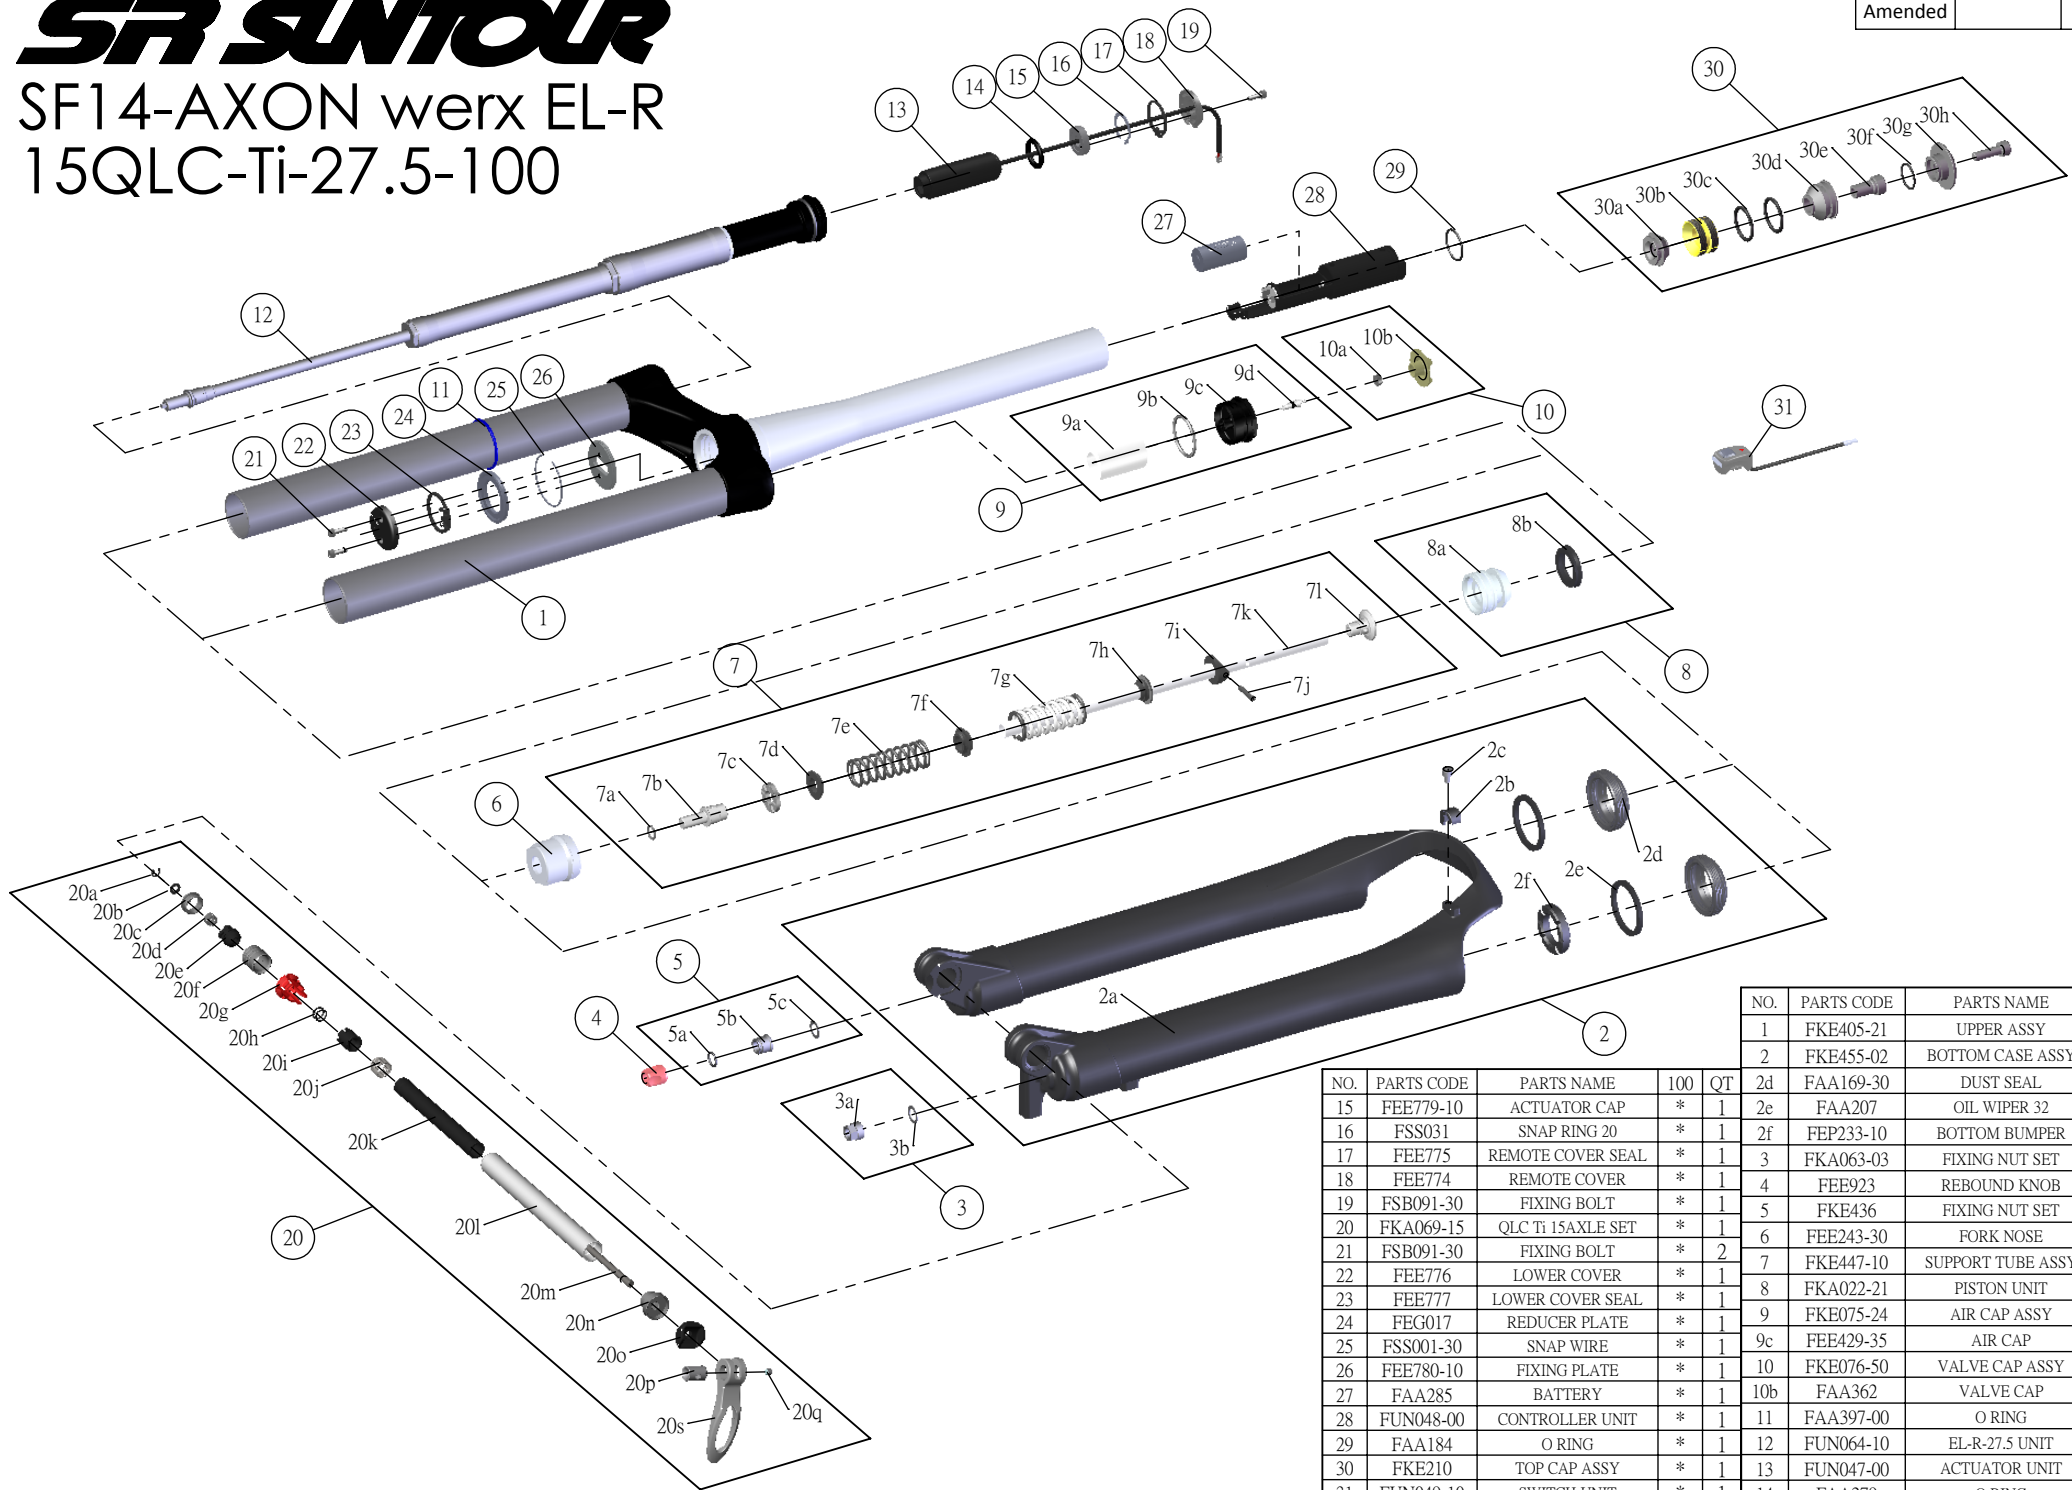

SR SUNTOUR

SF1 4-AXON werx EL-R 15QLC-Ti-27.5-100

Date	2013.06.28	Version	1
Amended			

NO.	PARTS CODE	PARTS NAME	100	QT
1	FKE405-21	UPPER ASSY	*	1
2	FKE455-02	BOTTOM CASE ASSY	*	1
2d	FAA169-30	DUST SEAL	*	2
2c	FAA207	OIL WIPER 32	*	2
2f	FEP233-10	BOTTOM BUMPER	*	1
3	FKA063-03	FIXING NUT SET	*	1
4	FEE923	REBOUND KNOB	*	1
5	FKE436	FIXING NUT SET	*	1
6	FEE243-30	FORK NOSE	*	1
7	FKE447-10	SUPPORT TUBE ASSY	*	1
8	FKA022-21	PISTON UNIT	*	1
9	FKE075-24	AIR CAP ASSY	*	1
9c	FEE429-35	AIR CAP	*	1
10	FKE076-50	VALVE CAP ASSY	*	1
10b	FAA362	VALVE CAP	*	1
11	FAA397-00	O RING	*	1
12	FUN064-10	EL-R-27.5 UNIT	*	1
13	FUN047-00	ACTUATOR UNIT	*	1
14	FAA279	O RING	*	1
15	FEE779-10	ACTUATOR CAP	*	1
16	FSS031	SNAP RING 20	*	1
17	FEE775	REMOTE COVER SEAL	*	1
18	FEE774	REMOTE COVER	*	1
19	FSB091-30	FIXING BOLT	*	1
20	FKA069-15	QLC Ti 15AXLE SET	*	1
21	FSB091-30	FIXING BOLT	*	2
22	FEE776	LOWER COVER	*	1
23	FEE777	LOWER COVER SEAL	*	1
24	FEG017	REDUCER PLATE	*	1
25	FSS001-30	SNAP WIRE	*	1
26	FEE780-10	FIXING PLATE	*	1
27	FAA285	BATTERY	*	1
28	FUN048-00	CONTROLLER UNIT	*	1
29	FAA184	O RING	*	1
30	FKE210	TOP CAP ASSY	*	1
31	FUN049-10	SWITCH UNIT	*	1